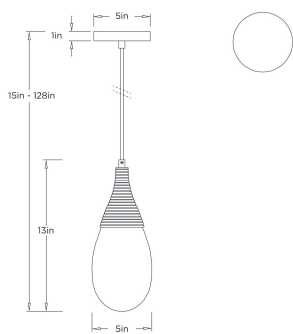

ARTERIOS

GISELLE PENDANT

DPC34 GISELLE PENDANT

ARTERIOS

DPC34
Smoke Luster, Seeded Glass

Atmospheric and refined, the Giselle Pendant captures the essence of a meteor drifting through space. This single handblown drop of smoke luster glass is suspended from a cloth cord that leads to an antique brass iron canopy. The textured glass disperses light with a dramatic, ethereal effect, making it an ideal choice for dramatic grouping.

APPEARANCE

Materials	Seeded Glass, Iron
Finishes	Smoke Luster, Antique Brass
Finish Will Vary	No
Top Coat/Sealant	No

DIMENSIONS

Overall	Dia: 5 in x H: 15 in
Body	Dia: 5 in x H: 13 in
Canopy	Dia: 5 in x H: 1 in
Overall Hanging Height as Sold (in)	15 in

WIRING

Wire Rating	Damp
Cord	10 FT, Clear/Silver, SVT
Socket	1, Type B- E12
Suggested Bulb Type	B10
Maximum Wattage	40
Voltage	110-120 V

SHIPPING

Product Weight	3.3 lbs
Gross Weight 1	14.75 lbs
Shipping Box 1	W: 10 in x D: 15 in x H: 16.5 in