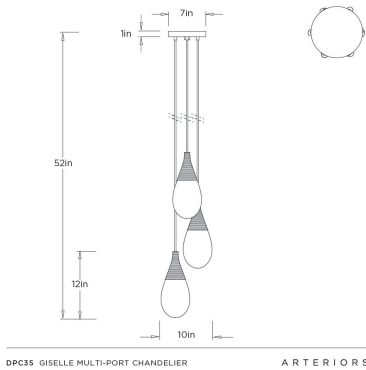

## GISELLE MULTI-PORT CHANDELIER

DPC35  
Smoke Luster, Seeded Glass

Celestial and atmospheric; the Giselle Multi-Port Chandelier simulates meteors drifting through space with three handblown drops of smoke luster glass. Suspended from a cloth cord that leads to an antique brass iron canopy, the textured glass disperses light with a dramatic, ethereal effect. For maximum versatility, the height of each drop is individually adjustable at the canopy, allowing for a custom staggered silhouette.

### DIMENSIONS

Overall	Dia: 10 in x H: 52 in
Body	Dia: 10 in x H: 12 in
Globe	Dia: 5 in x H: 12 in
Canopy	Dia: 7 in x H: 1 in
Overall Hanging Height as Sold (in)	52 in