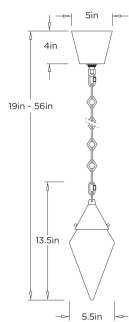

## BERKLEY PENDANT

\*ADDITIONAL CHAIN AVAILABLE

DPC36 BERKLEY PENDANT

ARTERIOS

DPC36  
Clear, Crystal

Suspended by chain, the Berkley Pendant showcases a single solid clear crystal diffuser as its sculptural focal point. The cool vintage silver detailing reinforces its refined geometry, while concealed LED illumination casts a crisp, modern glow through the faceted form. Minimal yet striking, this crystal pendant brings luminous clarity and contemporary elegance to kitchens, entryways, or bedside settings.

### DIMENSIONS

Overall	Dia: 6 in x H: 19 in
Body	Dia: 5.5 in x H: 13.5 in
Globe	Dia: 5.5 in x H: 12.5 in
Canopy	Dia: 5 in x H: 4 in
Pendant	Dia: 6.0 in x H: 12 in
Overall Hanging Height as Sold (in)	55 in - 19 in