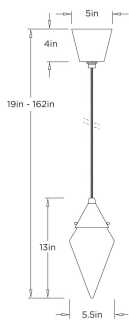

## BERKLEY PENDANT

DPC38 BERKLEY PENDANT

ARTERIOS

DPC38  
Clear, Crystal

A solid clear crystal diffuser anchors this design, suspended by a streamlined cloth cord for a clean, modern profile. Finished in antique brass, the fixture's warm metallic tones contrast beautifully with the crystal's clarity. A neatly concealed LED light provides a sophisticated touch, casting a soft, filtered glow that highlights its sleek, minimalist appeal.

### DIMENSIONS

Overall	Dia: 5.5 in x H: 19 in
Body	Dia: 5.5 in x H: 13 in
Globe	Dia: 5.5 in x H: 11.5 in
Canopy	Dia: 5 in x H: 4 in
Pendant	Dia: 5.5 in x H: 13.5 in
Overall Hanging Height as Sold (in)	56 in - 19 in