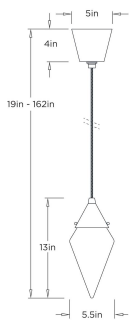

ARTERIOS

BERKLEY PENDANT

DPC39 BERKLEY PENDANT

ARTERIOS

DPC39
Clear, Crystal

A solid clear crystal diffuser anchors this design, suspended by a streamlined cloth cord for a clean, modern profile. Finished in vintage silver, the fixture's metallic tones contrast beautifully with the crystal's clarity. A neatly concealed LED light provides a sophisticated touch, casting a soft, filtered glow that highlights its sleek, minimalist appeal.

APPEARANCE

Materials	Crystal, Iron
Finishes	Clear, Vintage Silver
Finish Will Vary	No
Top Coat/Sealant	Yes

DIMENSIONS

Overall	Dia: 5.5 in x H: 19 in
Body	Dia: 5.5 in x H: 13 in
Globe	Dia: 5.5 in x H: 11.5 in
Canopy	Dia: 5 in x H: 4 in
Pendant	Dia: 6.0 in x H: 12 in
Overall Hanging Height as Sold (in)	55 in - 19 in

SHIPPING

Product Weight	11.5 lbs
Gross Weight 1	17.2 lbs
Shipping Box 1	W: 12 in x D: 24 in x H: 4 in

ADDITIONAL INFO

Features	Assembly Required
----------	-------------------

CONTRACT

Contract Suitability	Contract Suitable As Is
----------------------	-------------------------