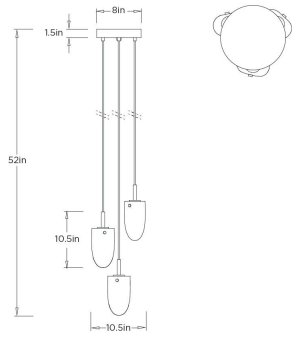

## JAVIER MULTI-PORTR CHANDELIER

DPC43 JAVIER MULTI-PORTR CHANDELIER

ARTERIOS

DPC43  
Smoke, Crystal

The Javier Multi-Port Chandelier commands attention with a moody and sophisticated palette, featuring a configuration of three drops. Each bullet-shaped shade is crafted from smoke crystal, providing a deep, reflective depth that contrasts with the English bronze iron frame. For added versatility, the height of each piece is adjustable at the canopy by the cord, allowing you to customize the dramatic interplay of light to fit your space perfectly.

### DIMENSIONS

Overall	Dia: 10.5 in x H: 52 in
Body	Dia: 10.5 in x H: 10.5 in
Globe	W: 2.5 in x D: 4 in x H: 7 in
Canopy	Dia: 8 in x H: 1.5 in
Overall Hanging Height as Sold (in)	52 in

### SHIPPING

Product Weight	15.5 lbs
Gross Weight 1	18.5 lbs
Shipping Box 1	W: 17 in x D: 20.5 in x H: 12.5 in