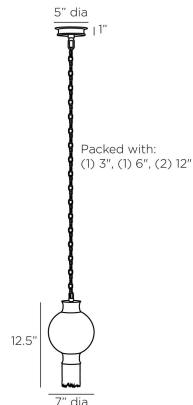

ARTERIO RS

BOSWELL PENDANT

DPI03
Antique Brass, Iron

Art Deco lines are updated for a modern era result in this chic pendant lamp. Finished with a flourish of antique brass jewelry chain fringe, a frosted glass globe is suspended from a substantial iron chain finished in antiqued brass. Certified for damp locations and intended for interior use. Finish will vary.

APPEARANCE

Materials	Iron, Brass, Glass
Finishes	Antique Brass, Antique Brass, Frosted
Finish Will Vary	Yes
Top Coat/Sealant	Yes

DIMENSIONS

Overall	Dia: 7.0 in x H: 13.5 in
Canopy	Dia: 5.0 in x H: 1 in
Pendant	Dia: 7.0 in x H: 12.5 in
Overall Hanging Height as Sold (in)	49.5 in - 13.5 in

WIRING

Wire Rating	Damp
Cord	10 FT, Clear/Silver, SPT-2
Socket	1, Type A - E26
Suggested Bulb Type	T10
Maximum Wattage	25.0
Voltage	110-120 V

CERTIFICATIONS & COMPLIANCY

Certifications	Middle East, European Union, United Kingdom, Australia, Mexico, United States, Canada
Compliance	RoHS, UL/ETL, CB

SHIPPING

Product Weight	4.1 lbs
Gross Weight 1	6.83 lbs
Shipping Box 1	W: 11.4 in x D: 11.4 in x H: 17.7 in

CONTRACT

Contract Suitability	Contract Suitable As Is
----------------------	-------------------------