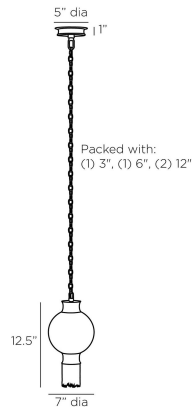

# ARTERIO RS

## BOSWELL PENDANT

DPI03  
Antique Brass, Iron

Art Deco lines are updated for a modern era result in this chic pendant lamp. Finished with a flourish of antique brass jewelry chain fringe, a frosted glass globe is suspended from a substantial iron chain finished in antiqued brass. Certified for damp locations and intended for interior use. Finish will vary.

### DIMENSIONS

Overall	Dia: 7.0 in x H: 13.5 in
Canopy	Dia: 5.0 in x H: 1 in
Pendant	Dia: 7.0 in x H: 12.5 in
Overall Hanging Height as Sold (in)	13.5 in - 49.5 in

### SHIPPING

Product Weight	4.1 lbs
Gross Weight 1	6.83 lbs
Shipping Box 1	W: 11.4 in x D: 11.4 in x H: 17.7 in