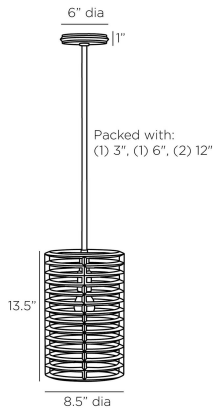

ARTERIO RS

ZIMEI PENDANT

DPI04
Antique Brass, Aluminum

Ridged rings of cast aluminum finished in antique brass spiral and suspend to create a radiator-like effect. Suspended by a simple antique-brass finished iron pipe, and encasing a single bulb, this industrial-inspired pendant offers a play on light. Certified for damp locations and intended for interior use. Finish will vary.

APPEARANCE

Materials	Aluminum, Iron
Finishes	Antique Brass, Antique Brass
Finish Will Vary	Yes
Top Coat/Sealant	Yes

DIMENSIONS

Overall	Dia: 8.5 in x H: 17.5 in
Canopy	Dia: 6.0 in x H: 1 in
Pendant	Dia: 8.5 in x H: 13.5 in
Overall Hanging Height as Sold (in)	17.5 in - 47.5 in

WIRING

Wire Rating	Damp
Cord	10 FT, Black, SVT
Socket	1, Type B - E12
Suggested Bulb Type	G25
Maximum Wattage	60.0
Voltage	110-120 V

CERTIFICATIONS & COMPLIANCY

Certifications	Middle East, European Union, United Kingdom, Australia, Mexico, United States, Canada
Compliance	RoHS, UL/ETL, CB

SHIPPING

Product Weight	10.5 lbs
Gross Weight 1	25.5 lbs
Shipping Box 1	W: 10.0 in x D: 20.0 in x H: 21.0 in

ADDITIONAL INFO

Features	Sustainable
----------	-------------

CONTRACT

Contract Suitability	Contract Suitable As Is
----------------------	-------------------------