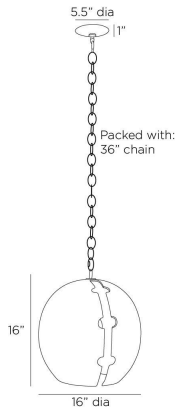

# ARTERIO RS

## HARTLAND PENDANT

DPI10  
Matte Charcoal, Aluminum

Inspired by an Indian bell, the dome form of the Hartland has the look of an ancient found form. Cast of aluminum in textured matte charcoal, the finish lets a hint of underlying silver peek through. The overscale shade's demi-lune cutout allows the bulb to disperse light with an exciting play of shadow. Certified for damp locations and intended for interior use. Finish will vary.

### DIMENSIONS

Overall	Dia: 16.0 in x H: 19 in
Canopy	Dia: 5.5 in x H: 1 in
Pendant	Dia: 16.0 in x H: 16 in
Overall Hanging Height as Sold (in)	19 in - 55 in

### WIRING

Wire Rating	Damp
Cord	10 FT, Clear/Silver, SVT
Socket	1, Type A - E26
Suggested Bulb Type	G25
Maximum Wattage	60.0
Voltage	110-120 V