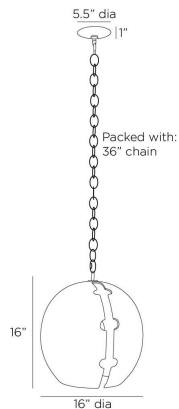

# ARTERIO RS

## HARTLAND PENDANT

DPI10  
Matte Charcoal, Aluminum

Inspired by an Indian bell, the dome form of the Hartland has the look of an ancient found form. Cast of aluminum in textured matte charcoal, the finish lets a hint of underlying silver peek through. The overscale shade's demi-lune cutout allows the bulb to disperse light with an exciting play of shadow. Certified for damp locations and intended for interior use. Finish will vary.

### DIMENSIONS

Overall	Dia: 16.0 in x H: 19 in
Canopy	Dia: 5.5 in x H: 1 in
Pendant	Dia: 16.0 in x H: 16 in
Overall Hanging Height as Sold (in)	55 in - 19 in

### COMPONENTS

Pipe or Chain Included	36"
------------------------	-----