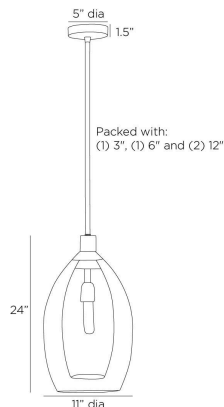

## HILARY PENDANT

DPI12  
Clear, Glass

A teardrop-shaped glass pendant plays with translucency and layering to stunning effect. Double clear seedy glass nest inside one another, anchored to a vintage brass-plated iron pipe and canopy. The resulting glow makes it even more impactful when installed in multiples over a bar or counter. Certified for damp locations and intended for interior use.

### DIMENSIONS

Overall	Dia: 11.0 in x H: 24 in
Canopy	Dia: 5.0 in x H: 1.5 in
Pendant	Dia: 11.0 in x H: 19.5 in
Overall Hanging Height as Sold (in)	54 in - 24 in

### SHIPPING

Product Weight	11.5 lbs
Gross Weight 1	16.5 lbs
Shipping Box 1	W: 14.5 in x D: 14.5 in x H: 26.0 in