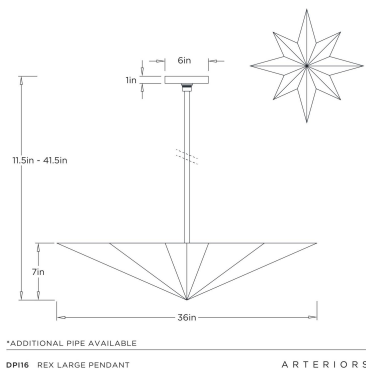

ARTERIOS

REX LARGE PENDANT

DPI16
Antique Brass, Brass

Crafted as a bold, eight-point star, the Rex Large Pendant offers a sharp, sculptural silhouette that commands attention while remaining an ideal solution for spatial constraints. This grand fixture is forged from antique brass, lending a timeless character to its geometric form. The multi-directional design emphasizes the pendant's sharp angles, resulting in a brilliant and expansive glow.

APPEARANCE

Materials	Brass
Finishes	Antique Brass
Finish Will Vary	Yes
Top Coat/Sealant	No

DIMENSIONS

Overall	Dia: 36 in x H: 12 in
Body	Dia: 36 in x H: 7 in
Canopy	Dia: 6 in x H: 1 in
Overall Hanging Height as Sold (in)	11.5 in

WIRING

Wire Rating	Indoor Only
Cord	10 FT, Clear/Silver, SPT-2
Socket	8, Type A - E26
Suggested Bulb Type	B8
Maximum Wattage	25
Voltage	110-120 V

CERTIFICATIONS & COMPLIANCY

Compliance	RoHS

SHIPPING

Product Weight	16.9 lbs
Gross Weight 1	36 lbs
Shipping Box 1	W: 29 in x D: 26 in x H: 36 in

ADDITIONAL INFO

Features	Assembly Required

CONTRACT

Contract Suitability	Contract Suitable As Is

COMPONENTS

Pipe or Chain Included	(1) 6" (2) 12"

ADDITIONAL PARTS AVAILABLE

PIPE-167	(1) 3", (1) 6", (1) 12"