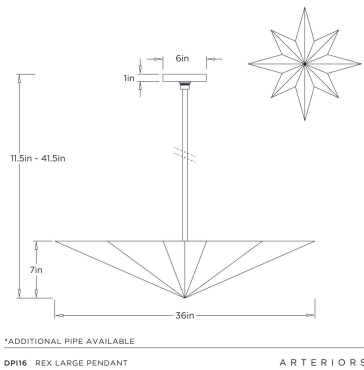

ARTERIOS

REX LARGE PENDANT

DPI16
Antique Brass, Brass

Crafted as a bold, eight-point star, the Rex Large Pendant offers a sharp, sculptural silhouette that commands attention while remaining an ideal solution for spatial constraints. This grand fixture is forged from antique brass, lending a timeless character to its geometric form. The multi-directional design emphasizes the pendant's sharp angles, resulting in a brilliant and expansive glow.

APPEARANCE

Materials	Brass
Finishes	Antique Brass
Finish Will Vary	Yes
Top Coat/Sealant	No

DIMENSIONS

Overall	Dia: 36 in x H: 12 in
Body	Dia: 36 in x H: 7 in
Canopy	Dia: 6 in x H: 1 in
Overall Hanging Height as Sold (in)	41.5 in - 11.5 in

WIRING

Wire Rating	Indoor Only
Cord	10 FT, Clear/Silver, SPT-2
Socket	8, Type B--E12 Other
Suggested Bulb Type	B8
Maximum Wattage	25
Voltage	110-120 V

CERTIFICATIONS & COMPLIANCY

Certifications	Middle East, European Union, United Kingdom, Mexico, United States, Canada
Compliance	RoHS, UL/ETL, CB

SHIPPING

Product Weight	16.9 lbs
Gross Weight 1	36 lbs
Shipping Box 1	W: 29 in x D: 26 in x H: 36 in

CONTRACT

Contract Suitability	Contract Suitable As Is

SLOPE CEILING COMPATIBILITY

Sloped Ceiling Compatible	No, is not compatible

COMPONENTS

Pipe or Chain Included	(1) 6" (2) 12"

ADDITIONAL PARTS AVAILABLE

PIPE-167	(1) 3", (1) 6", (1) 12"