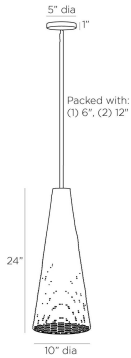

ARTERIO RS

TAYA PENDANT

DPS02
Black, Rattan

Modern and organic, the Taya pendant is crafted in an exaggerated cone shape in hand-woven black rattan. The striking light is ideal as a grouping and high ceiling. A pipe suspension in bronzed iron completes the pendant. Finish will vary.

APPEARANCE

Materials	Rattan, Iron
Finishes	Black, Bronze
Finish Will Vary	Yes
Top Coat/Sealant	No

DIMENSIONS

Overall	Dia: 10.0 in x H: 30 in
Canopy	Dia: 5.0 in x H: 1 in
Pendant	Dia: 10.0 in x H: 24 in
Overall Hanging Height as Sold (in)	30 in - 54 in

WIRING

Wire Rating	Indoor Only
Cord	10 FT, Black/White, SVT
Socket	1, Type A - E26
Suggested Bulb Type	G40
Maximum Wattage	60.0
Voltage	110-120 V

CERTIFICATIONS & COMPLIANCY

Certifications	Middle East, European Union, United Kingdom, Australia, Mexico, United States, Canada
Compliance	RoHS, UL/ETL, CB

SHIPPING

Product Weight	4.0 lbs
Gross Weight 1	4.0 lbs
Shipping Box 1	W: 26.0 in x D: 11.0 in x H: 11.0 in

CONTRACT

Contract Suitability	Contract Suitable As Is

SLOPE CEILING COMPATIBILITY

Sloped Ceiling Compatible	No, is not compatible

COMPONENTS

Pipe or Chain Included	(1) 6", (2) 12"

ADDITIONAL PARTS AVAILABLE

PIPE-585	(1) 6", (1) 12"

REPLACEMENT PARTS

CANOPY-651