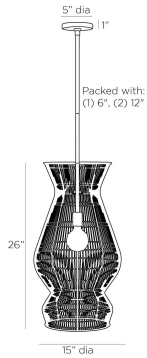

ARTERIO RS

TURKS PENDANT

DPS05
Dark Brown Stained, Buri Midrib

The lantern-style Turks pendant exudes a maker sensibility, crafted in natural buri midrib, and stained a dark brown. Created using traditional artisan techniques, the buri slats allow light to pass through the vertical slats, lighting up the striking silhouette. Antique-brass steel pipe suspension impart a contemporary flair. Finish will vary. Certified for damp locations and intended for interior use.

APPEARANCE

Materials	Buri Midrib, Steel
Finishes	Dark Brown Stained, Antique Brass
Finish Will Vary	Yes
Top Coat/Sealant	No

DIMENSIONS

Overall	H: 28 in
Canopy	Dia: 5.0 in x H: 1 in
Pendant	Dia: 15.0 in x H: 26 in
Overall Hanging Height as Sold (in)	28 in - 56 in

WIRING

Wire Rating	Damp
Cord	10 FT, Clear/Silver, SVT
Socket	1, Type A - E26
Suggested Bulb Type	G40
Maximum Wattage	60.0
Voltage	110-120 V

CERTIFICATIONS & COMPLIANCY

Certifications	Middle East, European Union, United Kingdom, Australia, Mexico, United States, Canada
Compliance	RoHS, UL/ETL, CB

SHIPPING

Product Weight	8.0 lbs
Gross Weight 1	10.0 lbs
Gross Weight 2	10 lbs
Shipping Box 1	W: 28.0 in x D: 17.0 in x H: 10.0 in
Shipping Box 2	W: 5 in x D: 5 in x H: 12 in

CONTRACT

Contract Suitability	Contract Suitable As Is

SLOPE CEILING COMPATIBILITY

Sloped Ceiling Compatible	Yes, with purchase of pivot

COMPONENTS

Pipe or Chain Included	(1) 4", (1) 6", (2) 12" Pipes

ADDITIONAL PARTS AVAILABLE

PIPE-504	(1) 4", (1) 6", (1) 12"
PIVOT-203	

REPLACEMENT PARTS

PIPE-504