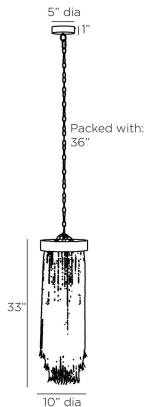

ARTERIOS

BAJA PENDANT

DPS06
Natural, Coconut

A smaller version of our classic Baja chandelier, this natural design finds balance and defines beauty with organic materials. The layered concentric construction is crafted from natural wood and coconut beads strung along a painted white iron frame showcasing a mélange of neutral hues. Coconut shell talons hang from the wood bead strands. Though light and airy, this vertical pendant establishes a unique and natural presence. Finish will vary.

APPEARANCE

Materials	Coconut, Wood, Iron
Finishes	Natural, Natural, White
Finish Will Vary	Yes
Top Coat/Sealant	No

DIMENSIONS

Overall	Dia: 10.0 in x H: 37 in
Canopy	Dia: 5.0 in x H: 1 in
Pendant	Dia: 10.0 in x H: 33 in
Overall Hanging Height as Sold (in)	73 in - 37 in

WIRING

Wire Rating	Indoor Only
Cord	10 FT, Clear/Silver, SVT
Socket	1, Type A - E26
Suggested Bulb Type	G25
Maximum Wattage	60.0
Voltage	110-120 V

CERTIFICATIONS & COMPLIANCY

Certifications	Middle East, European Union, United Kingdom, Australia, Mexico, United States, Canada
Compliance	RoHS, UL/ETL, CB

SHIPPING

Product Weight	9.3 lbs
Gross Weight 1	12.78 lbs
Shipping Box 1	W: 12.0 in x D: 12.0 in x H: 18.0 in

ADDITIONAL INFO

Features	Sustainable

CONTRACT

Contract Suitability	Contract Suitable As Is

SLOPE CEILING COMPATIBILITY

Sloped Ceiling Compatible	Yes, as is

COMPONENTS

Pipe or Chain Included	36"

ADDITIONAL PARTS AVAILABLE

CHN-283	36"

REPLACEMENT PARTS

CANOPY-671