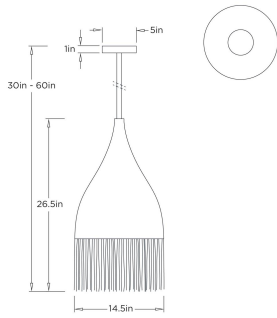

ARTERIOS

MARLEY PENDANT

DPS08 MARLEY PENDANT

ARTERIOS

DPS08
Lime Wash, Paper

Our Zen pendant of limed wash paper is finished with a flourish of bleached natural cotton fringe. Designed to be displayed in multiples or hung for a solo spotlight, it is suspended from a brass iron pipe. Certified for damp locations and intended for interior use. Finish will vary.

APPEARANCE

Materials	Paper, Cotton
Finishes	Lime Wash, Bleached Natural
Finish Will Vary	Yes
Top Coat/Sealant	No

DIMENSIONS

Overall	Dia: 14.5 in x H: 30 in
Canopy	Dia: 5.0 in x H: 1 in
Pendant	Dia: 14.5 in x H: 26 in
Overall Hanging Height as Sold (in)	60 in - 30 in

WIRING

Wire Rating	Damp
Cord	10 FT, Clear/Silver, SVT
Socket	1, Type A - E26
Suggested Bulb Type	G40
Maximum Wattage	60.0
Voltage	110-120 V

CERTIFICATIONS & COMPLIANCY

Certifications	Middle East, European Union, United Kingdom, Mexico, United States, Canada
Compliance	RoHS, UL/ETL, CB

SHIPPING

Product Weight	5.8 lbs
Gross Weight 1	10.8 lbs
Shipping Box 1	W: 21.0 in x D: 16.0 in x H: 16.0 in

CONTRACT

Contract Suitability	Contract Suitable As Is
----------------------	-------------------------