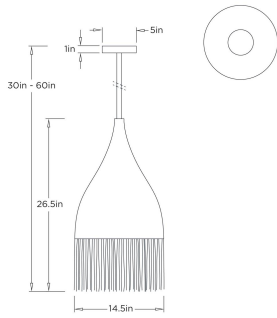

ARTERIOS

MARLEY PENDANT

DPS08 MARLEY PENDANT

ARTERIOS

DPS08
Lime Wash, Paper

Our Zen pendant of limed wash paper is finished with a flourish of bleached natural cotton fringe. Designed to be displayed in multiples or hung for a solo spotlight, it is suspended from a brass iron pipe. Certified for damp locations and intended for interior use. Finish will vary.

APPEARANCE

Materials	Paper, Cotton
Finishes	Lime Wash, Bleached Natural
Finish Will Vary	Yes
Top Coat/Sealant	No

DIMENSIONS

Overall	Dia: 14.5 in x H: 30 in
Canopy	Dia: 5.0 in x H: 1 in
Pendant	Dia: 14.5 in x H: 26 in
Overall Hanging Height as Sold (in)	30 in - 60 in

WIRING

Wire Rating	Damp
Cord	10 FT, Clear/Silver, SVT
Socket	1, Type A - E26
Suggested Bulb Type	G40
Maximum Wattage	60.0
Voltage	110-120 V

CERTIFICATIONS & COMPLIANCY

Certifications	Middle East, European Union, United Kingdom, Mexico, United States, Canada
Compliance	RoHS, UL/ETL, CB

SHIPPING

Product Weight	5.8 lbs
Gross Weight 1	10.8 lbs
Shipping Box 1	W: 21.0 in x D: 16.0 in x H: 16.0 in

CONTRACT

Contract Suitability	Contract Suitable As Is
----------------------	-------------------------