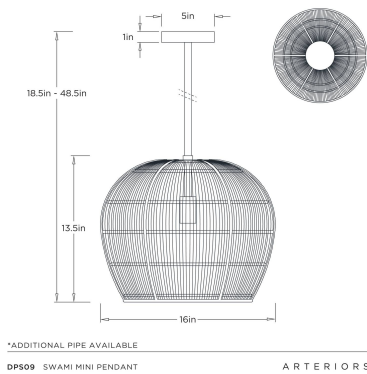

ARTERIOS

SWAMI MINI PENDANT

DPS09
Natural and Black, Buri Midrib

The Swami Mini Pendant utilizes old-world techniques to create a luxurious and modern piece. Formed with hundreds of thin buri sticks from Asian tropical palms, the design adapts traditional fishing basket methods into a refined silhouette featuring a hand-applied ombré finish. This tonal transition adds a contemporary layer to the organic texture, making it a versatile choice for smaller living spaces.

APPEARANCE

Materials	Buri Midrib, Iron
Finishes	Natural and Black, Antique Brass
Finish Will Vary	Yes

DIMENSIONS

Overall	Dia: 16 in x H: 18.5 in
Body	Dia: 16 in x H: 13.5 in
Canopy	Dia: 5 in x H: 1 in
Overall Hanging Height as Sold (in)	18.5 in

WIRING

Wire Rating	Damp
Cord	10 FT, Black, SVT
Socket	1, Type A - E26
Suggested Bulb Type	G25
Maximum Wattage	100
Voltage	110-120 V

SHIPPING

Product Weight	4.2 lbs
Gross Weight 1	5.73 lbs
Gross Weight 2	10 lbs
Shipping Box 1	W: 16.75 in x D: 16.75 in x H: 15 in
Shipping Box 2	W: 12 in x D: 5 in x H: 5 in