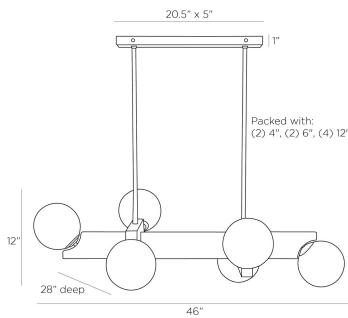

ARTERIO RS

TALLOW LINEAR CHANDELIER

DRC02
English Bronze, Steel

The graphic Tallow chandelier is an attention-getter, forged in an English bronze industrial-style steel beam, with offset frosted glass globes that float around the linear center. The bold chandelier, in English bronze finished steel, features a dual pipe suspension and a linear canopy. Certified for damp locations and intended for interior use.

APPEARANCE

Materials	Steel, Glass
Finishes	English Bronze, Frosted
Finish Will Vary	No
Top Coat/Sealant	Yes

DIMENSIONS

Overall	W: 46 in x D: 28 in x H: 17 in
Canopy	W: 20.5 in x D: 5 in x H: 1 in
Chandelier	W: 46 in x D: 28 in x H: 12 in
Overall Hanging Height as Sold (in)	47 in - 17 in

SHIPPING

Product Weight	30.0 lbs
Gross Weight 1	40.9 lbs
Shipping Box 1	W: 12.6 in x D: 28 in x H: 41.75 in

CONTRACT

Contract Suitability	Contract Suitable As Is
----------------------	-------------------------