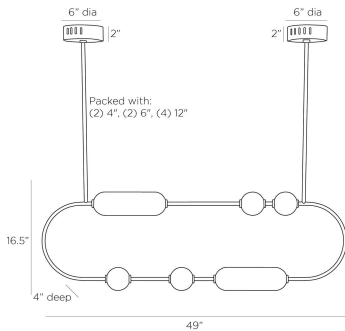

APPEARANCE

Materials	Iron, Glass
Finishes	English Bronze, Opal Swirl
Finish Will Vary	Yes
Top Coat/Sealant	Yes

DIMENSIONS

Overall	W: 49 in x D: 4 in x H: 22.5 in
Canopy	Dia: 6.0 in x H: 2 in
Chandelier	W: 49 in x D: 4 in x H: 16.5 in
Overall Hanging Height as Sold (in)	22.5 in - 52.5 in

WIRING

Wire Rating	Damp
Cord	7 FT, Black/White, SVT
Socket	1, Integrated LED
Maximum Wattage	30.0
Voltage	110-120 V
LED Color Temperature	2700K
LED Compatible Dimmer	0-10 V Dimmer
LED CRI	90+
LED Lifespan (Hours)	20,000
Spare Driver Included	No

CERTIFICATIONS & COMPLIANCY

Certifications	Mexico, United States, Canada
Compliance	RoHS, UL/ETL

SHIPPING

Product Weight	14.0 lbs
Gross Weight 1	18.7 lbs
Shipping Box 1	W: 7.7 in x D: 19.9 in x H: 52.8 in

COMPONENTS

Pipe or Chain Included	(2) 4", (2) 6", (4) 12"
------------------------	-------------------------

ADDITIONAL PARTS AVAILABLE

PIPE-514	(1) 4", (1) 6", (1) 12"
----------	-------------------------