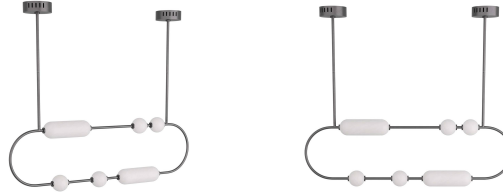

ARTERIO RS

TENZIN LINEAR CHANDELIER

DRC03
English Bronze, Iron

Playful yet refined, the Tenzin chandelier is reminiscent of beads strung along a chord. The imaginative accent is forged with English bronze iron in a linear, capsule silhouette with orbs and tubular shapes of opal swirl glass encircling the frame. The integrated LED light is fitted with a dual pipe suspension. Finish will vary. Certified for damp locations and intended for interior use.

APPEARANCE

Materials	Iron, Glass
Finishes	English Bronze, Opal Swirl
Finish Will Vary	Yes
Top Coat/Sealant	Yes

DIMENSIONS

Overall	W: 49 in x D: 4 in x H: 22.5 in
Canopy	Dia: 6.0 in x H: 2 in
Chandelier	W: 49 in x D: 4 in x H: 16.5 in
Overall Hanging Height as Sold (in)	22.5 in - 52.5 in

WIRING

Wire Rating	Damp
Cord	7 FT, Black/White, SVT
Socket	1, Integrated LED
Maximum Wattage	30.0
Voltage	110-120 V
LED Color Temperature	2700K
LED Compatible Dimmer	0-10 V Dimmer
LED CRI	90+
LED Lifespan (Hours)	20,000
Spare Driver Included	No

REPLACEMENT PARTS

DS40W24