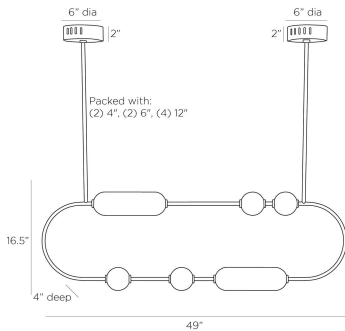

ARTERIO RS

TENZIN LINEAR CHANDELIER

DRC03
English Bronze, Iron

Playful yet refined, the Tenzin chandelier is reminiscent of beads strung along a chord. The imaginative accent is forged with English bronze iron in a linear, capsule silhouette with orbs and tubular shapes of opal swirl glass encircling the frame. The integrated LED light is fitted with a dual pipe suspension. Finish will vary. Certified for damp locations and intended for interior use.

APPEARANCE

Materials	Iron, Glass
Finishes	English Bronze, Opal Swirl
Finish Will Vary	Yes
Top Coat/Sealant	Yes

DIMENSIONS

Overall	W: 49 in x D: 4 in x H: 22.5 in
Canopy	Dia: 6.0 in x H: 2 in
Chandelier	W: 49 in x D: 4 in x H: 16.5 in
Overall Hanging Height as Sold (in)	52.5 in - 22.5 in

WIRING

Wire Rating	Damp
Cord	7 FT, Black/White, SVT
Socket	1, Integrated LED
Maximum Wattage	30.0
Voltage	110-120 V
LED Color Temperature	2700K
LED Compatible Dimmer	0-10 V Dimmer
LED CRI	90+
LED Lifespan (Hours)	20,000
Spare Driver Included	No

CERTIFICATIONS & COMPLIANCY

Certifications	Mexico, United States, Canada
Compliance	RoHS, UL/ETL

SHIPPING

Product Weight	14.0 lbs
Gross Weight 1	18.7 lbs
Shipping Box 1	W: 7.7 in x D: 19.9 in x H: 52.8 in

CONTRACT

Contract Suitability	Contract Suitable As Is

SLOPE CEILING COMPATIBILITY

Sloped Ceiling Compatible	No, is not compatible

COMPONENTS

Pipe or Chain Included	(2) 4", (2) 6", (4) 12"

ADDITIONAL PARTS AVAILABLE

PIPE-514	(1) 4", (1) 6", (1) 12"

REPLACEMENT PARTS

DS40W24