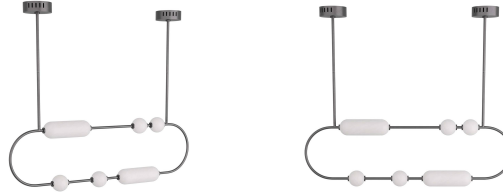

# ARTERIO RS

## TENZIN LINEAR CHANDELIER

DRC03  
English Bronze, Iron

Playful yet refined, the Tenzin chandelier is reminiscent of beads strung along a chord. The imaginative accent is forged with English bronze iron in a linear, capsule silhouette with orbs and tubular shapes of opal swirl glass encircling the frame. The integrated LED light is fitted with a dual pipe suspension. Finish will vary. Certified for damp locations and intended for interior use.

### DIMENSIONS

Overall	W: 49 in x D: 4 in x H: 22.5 in
Canopy	Dia: 6.0 in x H: 2 in
Chandelier	W: 49 in x D: 4 in x H: 16.5 in
Overall Hanging Height as Sold (in)	52.5 in - 22.5 in

### REPLACEMENT PARTS

DS40W24