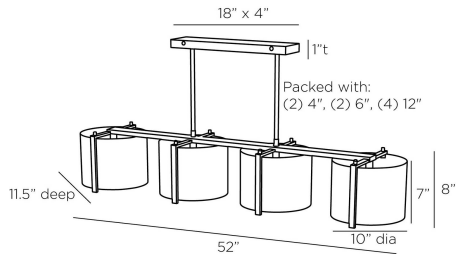

ARTERIO RS

ZACHARY LINEAR CHANDELIER

DRC05
Taupe, Steel

A streamlined linear chandelier adds a sophisticated anchor to any setting. Architectural in scale, a quartet of drum-shaped powder-coated steel shades in taupe are bisected with elegant metal accents of English bronze steel. Suspended from matching dual pipes, this two-toned fixture is a bold statement. Certified for damp locations and intended for interior use.

APPEARANCE

Materials	Steel, Steel, Steel
Finishes	Taupe, White, English Bronze
Finish Will Vary	No
Top Coat/Sealant	Yes

DIMENSIONS

Overall	W: 52 in x D: 11.5 in x H: 13 in
Shade	Dia: 10.0 in x H: 7 in
Canopy	W: 18 in x D: 4 in x H: 1 in
Chandelier	W: 52 in x D: 11.5 in x H: 8 in
Overall Hanging Height as Sold (in)	43 in - 13 in

WIRING

Wire Rating	Damp
Cord	10 FT, Clear/Silver, SPT
Socket	4, Type A - E26
Suggested Bulb Type	G25
Maximum Wattage	60.0
Voltage	110-120 V

CERTIFICATIONS & COMPLIANCY

Certifications	Middle East, European Union, United Kingdom, Australia, Mexico, United States, Canada
Compliance	RoHS, UL/ETL, CB

SHIPPING

Product Weight	26.3 lbs
Gross Weight 1	44.32 lbs
Shipping Box 1	W: 14.3 in x D: 54.8 in x H: 13.4 in

CONTRACT

Contract Suitability	Contract Suitable As Is

SLOPE CEILING COMPATIBILITY

Sloped Ceiling Compatible	No, is not compatible

COMPONENTS

Pipe or Chain Included	(2) 4", (2) 6", (4) 12"

ADDITIONAL PARTS AVAILABLE

PIPE-447	(1) 4", (1) 6", (1) 12"

REPLACEMENT PARTS

CANOPY-659
DRC05DIF