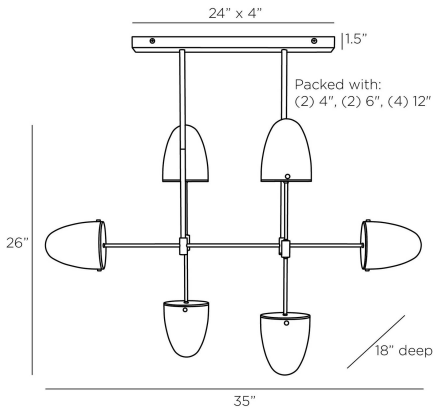

ARTERIO RS

ALAZANI LINEAR CHANDELIER

DRC06
Antique Brass, Iron

Rounded cones of white alabaster suspended from linear arms creating a visual grid of light. Reminiscent of taillights on a classic mid-century car, this modernist style in antique brass iron with integrated LED blends the best of whimsical and industrial design. Certified for damp locations and intended for interior use. Finish will vary.

APPEARANCE

Materials	Iron, Alabaster
Finishes	Antique Brass, White
Finish Will Vary	Yes
Top Coat/Sealant	Yes

DIMENSIONS

Overall	W: 35 in x D: 18 in x H: 28.5 in
Canopy	W: 24 in x D: 4 in x H: 1.5 in
Chandelier	W: 35 in x D: 18 in x H: 26 in
Overall Hanging Height as Sold (in)	50.5 in - 28.5 in

CERTIFICATIONS & COMPLIANCY

Certifications	Mexico, United States, Canada
Compliance	RoHS, UL/ETL

SHIPPING

Product Weight	36.2 lbs
Gross Weight 1	40.13 lbs
Shipping Box 1	W: 22.4 in x D: 36.0 in x H: 20.1 in