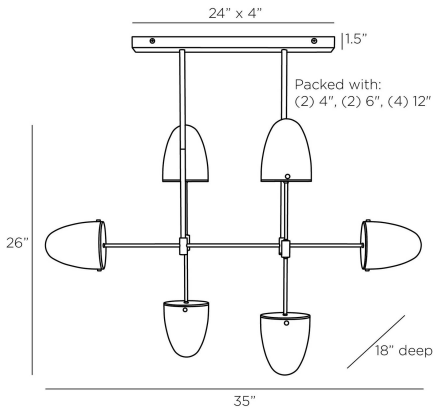

ARTERIO RS

ALAZANI LINEAR CHANDELIER

DRC06
Antique Brass, Iron

Rounded cones of white alabaster suspended from linear arms creating a visual grid of light. Reminiscent of taillights on a classic mid-century car, this modernist style in antique brass iron with integrated LED blends the best of whimsical and industrial design. Certified for damp locations and intended for interior use. Finish will vary.

APPEARANCE

Materials	Iron, Alabaster
Finishes	Antique Brass, White
Finish Will Vary	Yes
Top Coat/Sealant	Yes

DIMENSIONS

Overall	W: 35 in x D: 18 in x H: 28.5 in
Canopy	W: 24 in x D: 4 in x H: 1.5 in
Chandelier	W: 35 in x D: 18 in x H: 26 in
Overall Hanging Height as Sold (in)	28.5 in - 50.5 in

CERTIFICATIONS & COMPLIANCY

Certifications	Mexico, United States, Canada
Compliance	RoHS, UL/ETL

SHIPPING

Product Weight	36.2 lbs
Gross Weight 1	40.13 lbs
Shipping Box 1	W: 22.4 in x D: 36.0 in x H: 20.1 in