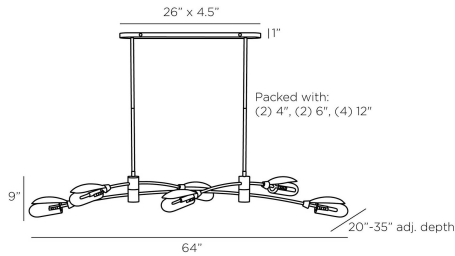

ARTERIO RS

XIMENA LINEAR CHANDELIER

DRC07
Antique Brass, Steel

Champagne crystal shades elevate the airy structure of this linear chandelier. Like the delicate, transparent wings of a dragonfly, antique brass steel accents seem to take flight from the slender antique brass canopy. Certified for damp locations and intended for interior use.

APPEARANCE

Materials	Steel, Crystal
Finishes	Antique Brass, Champagne
Finish Will Vary	No
Top Coat/Sealant	Yes

DIMENSIONS

Overall	W: 64 in x H: 14 in
Overall Adjustable	D: 20-35 in
Canopy	W: 26 in x D: 4.5 in x H: 1 in
Chandelier	W: 64 in x H: 9 in
Overall Hanging Height as Sold (in)	34 in - 14 in

SHIPPING

Shipping Requirements	Truck Ship
Product Weight	35.6 lbs
Gross Weight 1	49.0 lbs
Shipping Box 1	W: 10.8 in x D: 16.3 in x H: 65.4 in

CONTRACT

Contract Suitability	Contract Suitable As Is
----------------------	-------------------------

ADDITIONAL PARTS AVAILABLE

PIPE-504	(1) 4", (1) 6", (1) 12"
----------	-------------------------

REPLACEMENT PARTS

DRC07CTL
DRC07SCREW