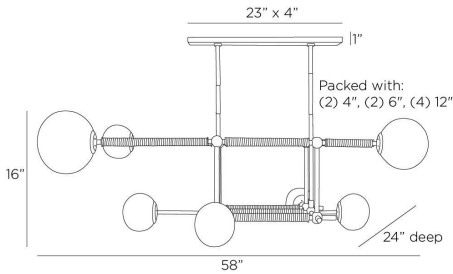

ARTERIO RS

ERICA LINEAR CHANDELIER

DRC09
English Bronze, Steel

We took a linear frame of steel, plated it in English bronze, and wrapped it with taupe leather for extra texture and dimension. Eight opal glass globes are configured in a grid to shine wherever you require light most. Finish will vary.

APPEARANCE

Materials	Steel, Glass, Leather
Finishes	English Bronze, Opal, Taupe
Finish Will Vary	Yes
Top Coat/Sealant	Yes

DIMENSIONS

Overall	W: 58 in x D: 24 in x H: 21 in
Globe Large	Dia: 7.5 in
Globe Small	Dia: 5.5 in
Canopy	W: 4 in x D: 23 in x H: 1 in
Chandelier	W: 58 in x D: 24 in x H: 16 in
Overall Hanging Height as Sold (in)	21 in - 51 in

WIRING

Wire Rating	Damp
Cord	10 FT, Clear/Silver, SVT
Socket	8, Type B - E12
Suggested Bulb Type	B8
Maximum Wattage	60.0
Voltage	110-120 V

CERTIFICATIONS & COMPLIANCY

Certifications	Middle East, European Union, United Kingdom, Australia, Mexico, United States, Canada
Compliance	RoHS, UL/ETL, CB

SHIPPING

Shipping Requirements	Truck Ship
Product Weight	23.4 lbs
Gross Weight 1	38.5 lbs
Shipping Box 1	W: 50.6 in x D: 38.8 in x H: 15.4 in

CONTRACT

Contract Suitability	Contract Suitable As Is
----------------------	-------------------------