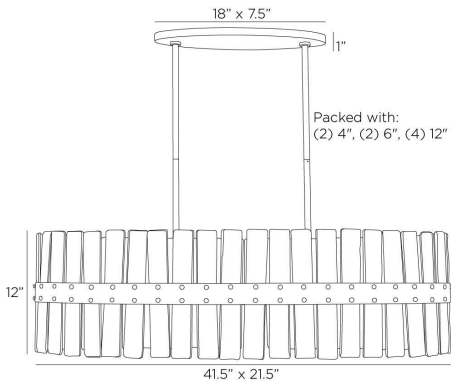

ARTERIO RS

SINCLAIR LINEAR CHANDELIER

DRC10
Smoke, Glass

An update of one of our most timeless styles, the Sinclair is constructed of over 20 panels of smoke luster glass, each formed by hand to possess their own individual shapes and natural edges. An outer steel band plated in antique brass with rivet details offers an unexpected edge to its refined aesthetic. Finish will vary.

APPEARANCE

Materials	Glass, Steel
Finishes	Smoke, Antique Brass
Finish Will Vary	Yes
Top Coat/Sealant	No

DIMENSIONS

Overall	W: 41.5 in x D: 21.5 in x H: 15 in
Canopy	W: 18 in x D: 7.5 in x H: 1 in
Pendant	W: 41.5 in x D: 21.5 in x H: 12 in
Overall Hanging Height as Sold (in)	15 in - 43 in

SHIPPING

Shipping Requirements	Truck Ship
Product Weight	48.3 lbs
Gross Weight 1	56.0 lbs
Shipping Box 1	W: 46.3 in x D: 25.8 in x H: 10.8 in

CONTRACT

Contract Suitability	Contract Suitable As Is
----------------------	-------------------------