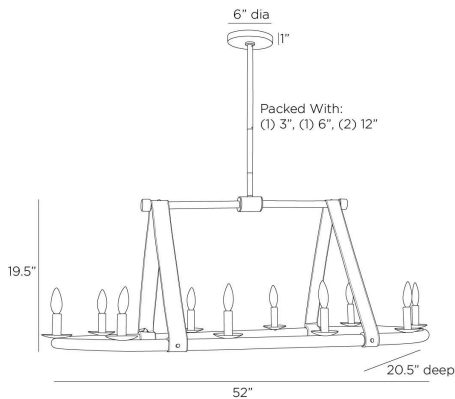

ARTERIO RS

ENGLEWOOD LINEAR CHANDELIER

DRI02
Antique Brass, Iron

Sturdy leather straps in a moss hue give this linear fixture an equestrian modern vibe. Suspended from an iron frame plated in antique brass, they hold an oval frame punctuated by ten candle-like bulbs. Finish will vary.

APPEARANCE

Materials	Iron, Leather
Finishes	Antique Brass, Moss
Finish Will Vary	Yes
Top Coat/Sealant	Yes

DIMENSIONS

Overall	W: 52 in x D: 20.5 in x H: 23.5 in
Canopy	Dia: 6.0 in x H: 1 in
Chandelier	W: 52 in x D: 20.5 in x H: 19.5 in
Overall Hanging Height as Sold (in)	53.5 in - 23.5 in

WIRING

Wire Rating	Damp
Cord	10 FT, Black, SVT
Socket	10, Type B - E12
Suggested Bulb Type	B10
Maximum Wattage	40.0
Voltage	110-120 V

CERTIFICATIONS & COMPLIANCY

Certifications	Mexico, United States, Canada
Compliance	RoHS, UL/ETL

SHIPPING

Product Weight	16.1 lbs
Gross Weight 1	23.0 lbs
Shipping Box 1	W: 29 in x D: 56 in x H: 10 in

CONTRACT

Contract Suitability	Contract Suitable As Is

SLOPE CEILING COMPATIBILITY

Sloped Ceiling Compatible	No, is not compatible

COMPONENTS

Pipe or Chain Included	(1) 3", (1) 6", (2) 12"

ADDITIONAL PARTS AVAILABLE

PIPE-616	(1) 3", (1) 6", (1) 12"

REPLACEMENT PARTS

CANOPY-619