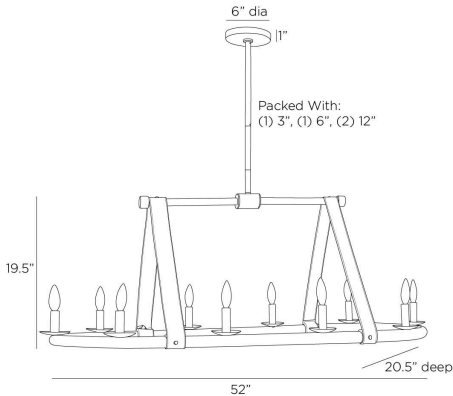

ARTERIO RS

ENGLEWOOD LINEAR CHANDELIER

DRI02
Antique Brass, Iron

Sturdy leather straps in a moss hue give this linear fixture an equestrian modern vibe. Suspended from an iron frame plated in antique brass, they hold an oval frame punctuated by ten candle-like bulbs. Finish will vary.

APPEARANCE

Materials	Iron, Leather
Finishes	Antique Brass, Moss
Finish Will Vary	Yes
Top Coat/Sealant	Yes

DIMENSIONS

Overall	W: 52 in x D: 20.5 in x H: 23.5 in
Canopy	Dia: 6.0 in x H: 1 in
Chandelier	W: 52 in x D: 20.5 in x H: 19.5 in
Overall Hanging Height as Sold (in)	23.5 in - 53.5 in

WIRING

Wire Rating	Damp
Cord	10 FT, Black, SVT
Socket	10, Type B - E12
Suggested Bulb Type	B10
Maximum Wattage	40.0
Voltage	110-120 V

CERTIFICATIONS & COMPLIANCY

Certifications	Mexico, United States, Canada
Compliance	RoHS, UL/ETL

SHIPPING

Product Weight	16.1 lbs
Gross Weight 1	23.0 lbs
Shipping Box 1	W: 29 in x D: 56 in x H: 10 in

CONTRACT

Contract Suitability	Contract Suitable As Is
----------------------	-------------------------