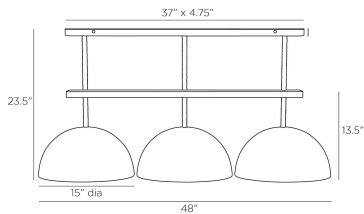

ARTERIOS

VEGA FIXED LINEAR CHANDELIER

DRS01
Honey, Rattan

Our billiards-style Vega chandelier imparts a modern, coastal sensibility. The linear fixture is hand-crafted in a trio of bowl-shaped shades that are tightly wrapped in honey rattan, contrasting the white gesso interior. Rattan features again, wrapping the pipe suspension that pierce two walnut-stained wood planks. Finish will vary.

APPEARANCE

Materials	Rattan, Wood, Iron
Finishes	Honey, Walnut Stained, White Gesso
Finish Will Vary	Yes
Top Coat/Sealant	No

DIMENSIONS

Overall	W: 48 in x D: 15 in x H: 23.5 in
Shade	Dia: 15.0 in
Canopy	W: 37 in x D: 4.75 in x H: 1 in
Chandelier	H: 13.5 in
Overall Hanging Height as Sold (in)	23.5 in - 23.5 in

WIRING

Wire Rating	Indoor Only
Cord	10 FT, Black/White, SVT
Socket	3, Type A - E26
Suggested Bulb Type	A19
Maximum Wattage	30.0
Voltage	110-120 V

CERTIFICATIONS & COMPLIANCY

Certifications	Middle East, European Union, United Kingdom, Australia, Mexico, United States, Canada
Compliance	RoHS, UL/ETL, CB

SHIPPING

Shipping Requirements	Truck Ship
Product Weight	17.0 lbs
Gross Weight 1	17.0 lbs
Shipping Box 1	W: 26.5 in x D: 19.0 in x H: 51.5 in

CONTRACT

Contract Suitability	Contract Suitable As Is

SLOPE CEILING COMPATIBILITY

Sloped Ceiling Compatible	No, is not compatible