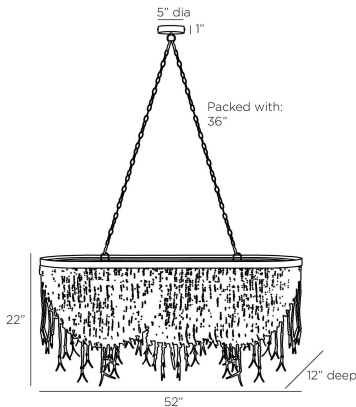

ARTERIOS

BAJA LINEAR CHANDELIER

DRS02
Natural, Coconut

A natural take on a classic design, the Baja defines beauty and balance in organic materials. The layered, three-point construction is crafted from wood and coconut beads—both in a natural wood finish—that are strung along an antique brass steel frame, showcasing a mélange of moody hues. Coconut shell talons finished in a matching natural wash hang from the wooden bead strands and offer extra opacity to its airy aesthetic. Size scaled for illuminating a long dining table. Finish will vary.

APPEARANCE

Materials	Coconut, Wood, Steel
Finishes	Natural, Natural, Antique Brass
Finish Will Vary	Yes
Top Coat/Sealant	No

DIMENSIONS

Overall	W: 52 in x D: 15 in x H: 45.5 in
Canopy	Dia: 5.0 in x H: 3 in
Chandelier	W: 52 in x D: 15 in x H: 22 in
Overall Hanging Height as Sold (in)	81.5 in - 45.5 in

WIRING

Wire Rating	Indoor Only
Cord	10 FT, Clear/Silver, SVT
Socket	3, Type A - E26
Suggested Bulb Type	G25
Maximum Wattage	60.0
Voltage	110-120 V

CERTIFICATIONS & COMPLIANCY

Certifications	Middle East, European Union, United Kingdom, Australia, Mexico, United States, Canada
Compliance	RoHS, UL/ETL, CB

SHIPPING

Product Weight	26.7 lbs
Gross Weight 1	39.69 lbs
Shipping Box 1	W: 17.0 in x D: 54.0 in x H: 14.0 in

ADDITIONAL INFO

Features	Sustainable

CONTRACT

Contract Suitability	Contract Suitable As Is

SLOPE CEILING COMPATIBILITY

Sloped Ceiling Compatible	Yes, as is

COMPONENTS

Pipe or Chain Included	36"

ADDITIONAL PARTS AVAILABLE

CHN-249	36"

REPLACEMENT PARTS

CANOPY-532