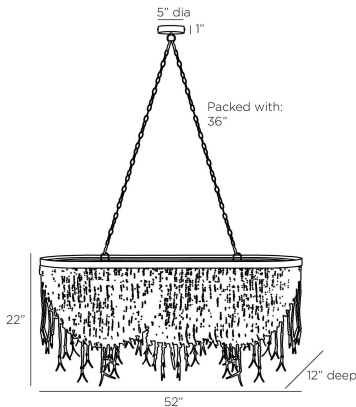

ARTERIOS

BAJA LINEAR CHANDELIER

DRS02
Natural, Coconut

A natural take on a classic design, the Baja defines beauty and balance in organic materials. The layered, three-point construction is crafted from wood and coconut beads—both in a natural wood finish—that are strung along an antique brass steel frame, showcasing a mélange of moody hues. Coconut shell talons finished in a matching natural wash hang from the wooden bead strands and offer extra opacity to its airy aesthetic. Size scaled for illuminating a long dining table. Finish will vary.

APPEARANCE

Materials	Coconut, Wood, Steel
Finishes	Natural, Natural, Antique Brass
Finish Will Vary	Yes
Top Coat/Sealant	No

DIMENSIONS

Overall	W: 52 in x D: 15 in x H: 45.5 in
Canopy	Dia: 5.0 in x H: 3 in
Chandelier	W: 52 in x D: 15 in x H: 22 in
Overall Hanging Height as Sold (in)	81.5 in - 45.5 in

SHIPPING

Product Weight	26.7 lbs
Gross Weight 1	39.69 lbs
Shipping Box 1	W: 17.0 in x D: 54.0 in x H: 14.0 in

ADDITIONAL INFO

Features	Sustainable
----------	-------------

CONTRACT

Contract Suitability	Contract Suitable As Is
----------------------	-------------------------