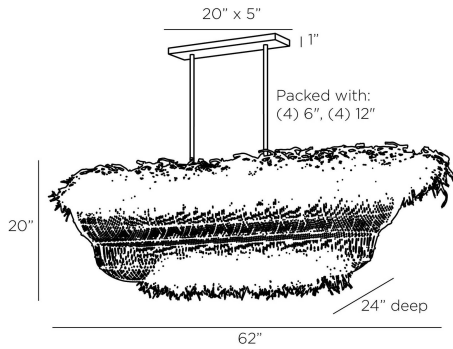

ARTERIO RS

YESSIKA LINEAR CHANDELIER

DRS03
Dark Gray Stained, Raffia

The natural warmth of raffia gets an airy update in the woven Yessika. Thatched, stained dark gray and fringed with a flourish, this texturally delightful style is suspended from a pair of slim matte iron pipes. Reminiscent of the shape of a boat hull, this unique fixture lends a touch of the tropics over any space. Finish will vary.

APPEARANCE

Materials	Raffia, Iron
Finishes	Dark Gray Stained, Matte Black
Finish Will Vary	Yes
Top Coat/Sealant	No

DIMENSIONS

Overall	W: 62 in x D: 24 in x H: 27 in
Canopy	W: 20 in x D: 5 in x H: 1 in
Chandelier	H: 20 in
Overall Hanging Height as Sold (in)	27 in - 51 in

SHIPPING

Shipping Requirements	Truck Ship
Product Weight	23.0 lbs
Gross Weight 1	40.57 lbs
Shipping Box 1	W: 64.0 in x D: 26.0 in x H: 23.0 in

ADDITIONAL INFO

Features	Sustainable
----------	-------------