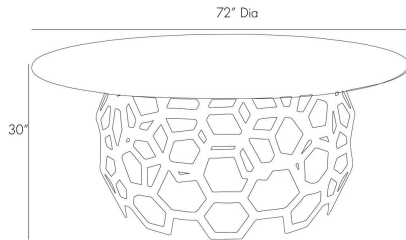

ARTERIOS

DOLMA DINING TABLE BASE

DS2012
Gold Leaf, Aluminum

Our mantra in creating this basket-inspired weave was a marriage of global craft and modern geometry. Cast aluminum hexagons are combined into a circular form and then plated with brass and polished to a high sheen. This makes for a very dramatic entry table. Base only. Think of this as jewelry for the home.

APPEARANCE

Materials	Aluminum, Glass
Finishes	Gold Leaf, Clear
Finish Will Vary	Yes
Top Coat/Sealant	No

DIMENSIONS

Overall	Dia: 50.0 in x H: 29 in
---------	-------------------------

SHIPPING

Shipping Requirements	Truck Ship
Product Weight	108.0 lbs
Gross Weight 1	75.0 lbs
Shipping Box 1	W: 52.0 in x D: 53.0 in x H: 37.5 in