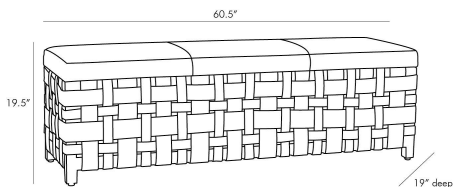

ARTERIOS

ELIS BENCH

DS2024
White, Hair on Hide

The artisan beauty of these white hide bands handwoven into a simple basket weave pattern that is stretched around a sleek and modern rose gold steel frame, makes this bench both a statement piece and a practical seating option. Influenced by equestrian culture and the juxtaposition of the materials, this bench brings texture and modern style to any room. Hide will vary.

APPEARANCE

Materials	Hair on Hide, Hide, Stainless Steel
Finishes	White, White, Rose Gold
Finish Will Vary	No
Top Coat/Sealant	Yes

DIMENSIONS

Overall	W: 60.5 in x D: 19 in x H: 19.5 in
Foot Print	W: 60.5 in x D: 19 in

SHIPPING

Product Weight	64.0 lbs
Gross Weight 1	85.0 lbs
Shipping Box 1	W: 22 in x D: 64 in x H: 22 in

ADDITIONAL INFO

Fabric Certification	NFPA-260, TB117-2013
Fabric Composition	100% Leather

CONTRACT

Contract Suitability	Contract Suitable As Is
Contract Textile Suitability	Low Traffic/Private Spaces