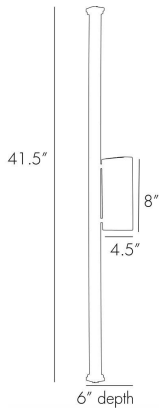

ARTERIO RS

HUTU WALL LIGHT

DS44006
Bronze, Iron

Our bronzed two-light sconce is a truly minimalist expression of traditional ironwork, consisting of a single hand-forged stem and dual Edison-style candelabra bulbs. Use it in pairs for classical symmetry, or in numbers to line a foyer or hallway. Shown with a nostalgic loop bulb.

APPEARANCE

Materials	Iron, Iron
Finishes	Bronze, Bronze
Finish Will Vary	No
Top Coat/Sealant	No

DIMENSIONS

Overall	W: 4.5 in x D: 6 in x H: 41.5 in
Backplate	W: 4.5 in x H: 8 in
Wall Sconce Hanging Orientation	Horizontal and Vertical

WIRING

Wire Rating	Indoor Only
Cord	1 FT, Clear/Silver, SPT-2
Socket	2, Type B=-E12 Other
Suggested Bulb Type	A15
Maximum Wattage	60.0
Voltage	110-120 V

CERTIFICATIONS & COMPLIANCY

Certifications	Mexico, United States, Canada
Compliance	RoHS, UL/ETL

SHIPPING

Product Weight	4.0 lbs
Gross Weight 1	8.6 lbs
Shipping Box 1	W: 9.0 in x D: 10.0 in x H: 47.0 in

CONTRACT

Contract Suitability	Contract Suitable As Is
----------------------	-------------------------