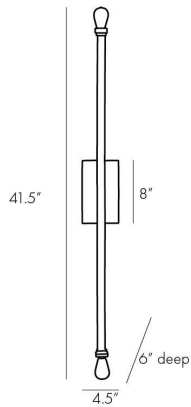

ARTERIO RS

HUTU WALL LIGHT

DS44011
Antique Brass, Brass

Consisting of a single hand-forged stem and dual Edison-style candelabra bulbs, our two-light sconce, finished in antique brass, is a truly minimalist expression of traditional ironwork. Use it in pairs for classical symmetry, or in numbers to line a foyer or hallway.

APPEARANCE

Materials	Brass, Brass, Brass
Finishes	Antique Brass, Antique Brass, Antique Brass
Finish Will Vary	No
Top Coat/Sealant	Yes

DIMENSIONS

Overall	W: 4.5 in x D: 6 in x H: 41.5 in
Backplate	W: 4.5 in x H: 8 in
Wall Sconce Hanging Orientation	Horizontal and Vertical
Center of Mount from Bottom	H: 20.75 in

WIRING

Wire Rating	Indoor Only
Cord	1 FT, Clear/Silver, SVT
Socket	2, Type B - E12
Suggested Bulb Type	A15
Maximum Wattage	60.0
Voltage	110-120 V

CERTIFICATIONS & COMPLIANCY

Certifications	Mexico, United States, Canada
Compliance	RoHS, UL/ETL

SHIPPING

Product Weight	3.97 lbs
Gross Weight 1	8.82 lbs
Shipping Box 1	W: 46.0 in x D: 9.5 in x H: 9.5 in

CONTRACT

Contract Suitability	Contract Suitable As Is
----------------------	-------------------------