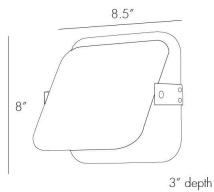

ARTERIOS

MERCURY WALL SCONCE

DS49002
Antique Brass, Steel

This extremely practical wall sconce pivots to allow the customization of the light source: top, bottom, or side depending on what you want to highlight. Finished in antique brass, this light is at its essence classically simple and completely modern. Certified for damp locations and intended for interior use.

APPEARANCE

Materials	Steel, Steel
Finishes	Antique Brass, Antique Brass
Finish Will Vary	No
Top Coat/Sealant	Yes

DIMENSIONS

Overall	W: 8.5 in x H: 8 in
Overall Adjustable	D: 3-5 in
Wall Sconce Hanging Orientation	Horizontal and Vertical
Center of Mount from Bottom	H: 4 in
Mount	W: 8.5 in x H: 8 in

WIRING

Wire Rating	Damp
Cord	5 FT, Black, SVT
Socket	1, Type A- E26 Other
Suggested Bulb Type	T10
Maximum Wattage	40.0
Voltage	110-120 V

CERTIFICATIONS & COMPLIANCY

Certifications	Mexico, United States, Canada
Compliance	RoHS, UL/ETL

SHIPPING

Product Weight	4.0 lbs
Gross Weight 1	7.0 lbs
Shipping Box 1	W: 11.0 in x D: 11.0 in x H: 7.0 in

ADDITIONAL INFO

Features	ADA
----------	-----

CONTRACT

Contract Suitability	Contract Suitable As Is
----------------------	-------------------------