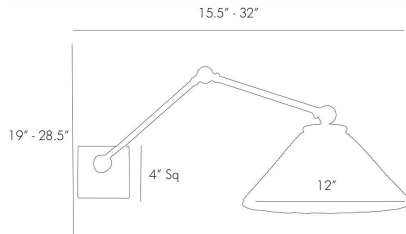

ARTERIOS

PADMA WALL SCONCE

DS49016
Antique Brass, Steel

Our versatile, articulating wall light dons a woven wicker shade for a fun, textural mix. Finished in antique brass, it's useful as a reading lamp, picture light or as accent lighting over bookcases. Shown with a 3" frosted globe bulb. Certified for damp locations and intended for interior use.

APPEARANCE

Materials	Steel, Rattan, Rattan
Finishes	Antique Brass, Natural, Natural
Finish Will Vary	No
Top Coat/Sealant	Yes

DIMENSIONS

Overall	W: 12 in
Overall Adjustable	D: 15.5-32 in x H: 19-28.5 in
Backplate	W: 4.5 in x D: 1 in x H: 4.5 in
Shade Top	Dia: 3.5 in
Shade Side	H: 5.5 in
Shade Bottom	Dia: 12.0 in
Wall Sconce Hanging Orientation	Horizontal and Vertical

WIRING

Wire Rating	Damp
Cord	4 FT, Black, SVT
Socket	1, Type A- E26 Uno
Suggested Bulb Type	G16.5
Maximum Wattage	40.0
Voltage	110-120 V

CERTIFICATIONS & COMPLIANCY

Certifications	Middle East, European Union, United Kingdom, Australia, Mexico, United States, Canada
Compliance	RoHS, UL/ETL, CB

SHIPPING

Product Weight	3.0 lbs
Gross Weight 1	6.6 lbs
Shipping Box 1	W: 17.0 in x D: 17.0 in x H: 11.0 in

CONTRACT

Contract Suitability	Contract Suitable As Is