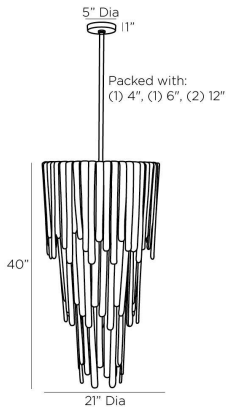

ARTERIOS

RAINE CHANDELIER

DSC05
Clear Seedy, Glass

Our Raine chandelier was inspired by vintage Murano glass lighting popular in the '60s and '70s. Its teardrop silhouette is embellished with rounded layers of lustrous clear seedy slump glass, in staggered sizes folded over a tiered steel frame. Finished in antique brass, the result is a dramatic and textural waterfall effect. Glass can be removed to provide additional illumination if desired. Finish will vary.

APPEARANCE

Materials	Glass, Steel
Finishes	Clear Seedy, Antique Brass
Finish Will Vary	Yes
Top Coat/Sealant	No

DIMENSIONS

Overall	Dia: 21.0 in x H: 45 in
Canopy	Dia: 5.0 in x H: 1 in
Chandelier	Dia: 21.0 in x H: 40 in
Overall Hanging Height as Sold (in)	75 in - 45 in

WIRING

Wire Rating	Damp
Cord	10 FT, Clear/Silver, SVT
Socket	7, Type B - E12
Suggested Bulb Type	B10
Maximum Wattage	60.0
Voltage	110-120 V

CERTIFICATIONS & COMPLIANCY

Certifications	Mexico, United States, Canada
Compliance	RoHS, UL/ETL

SHIPPING

Product Weight	60.0 lbs
Gross Weight 1	75.0 lbs
Shipping Box 1	W: 23.25 in x D: 23.25 in x H: 31 in

CONTRACT

Contract Suitability	Contract Suitable As Is
----------------------	-------------------------