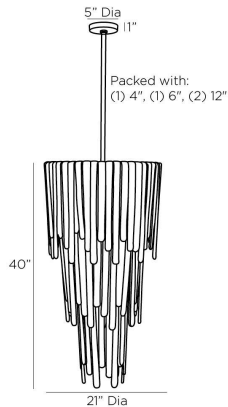

ARTERIOS

RAINE CHANDELIER

DSC05
Clear Seedy, Glass

Our Raine chandelier was inspired by vintage Murano glass lighting popular in the '60s and '70s. Its teardrop silhouette is embellished with rounded layers of lustrous clear seedy slump glass, in staggered sizes folded over a tiered steel frame. Finished in antique brass, the result is a dramatic and textural waterfall effect. Glass can be removed to provide additional illumination if desired. Finish will vary.

APPEARANCE

Materials	Glass, Steel
Finishes	Clear Seedy, Antique Brass
Finish Will Vary	Yes
Top Coat/Sealant	No

DIMENSIONS

Overall	Dia: 21.0 in x H: 45 in
Canopy	Dia: 5.0 in x H: 1 in
Chandelier	Dia: 21.0 in x H: 40 in
Overall Hanging Height as Sold (in)	45 in - 75 in

WIRING

Wire Rating	Damp
Cord	10 FT, Clear/Silver, SVT
Socket	7, Type B - E12
Suggested Bulb Type	B10
Maximum Wattage	60.0
Voltage	110-120 V

CERTIFICATIONS & COMPLIANCY

Certifications	Mexico, United States, Canada
Compliance	RoHS, UL/ETL

SHIPPING

Product Weight	60.0 lbs
Gross Weight 1	75.0 lbs
Shipping Box 1	W: 23.25 in x D: 23.25 in x H: 31 in

CONTRACT

Contract Suitability	Contract Suitable As Is
----------------------	-------------------------