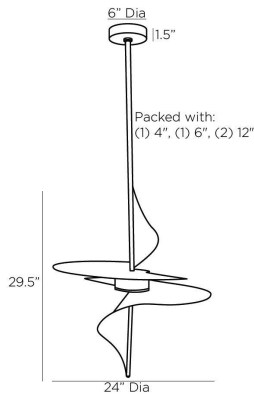

ARTERIO RS

RENLY PENDANT

DSC06
English Bronze, Steel

The jewelry-inspired Renly casts a soft glow as light emits from its spiraling silhouette. Updated in new English bronze steel, this dynamic LED pendant always makes a stylish impression. Finish will vary.

APPEARANCE

Materials	Steel, Acrylic
Finishes	English Bronze, Opal
Finish Will Vary	Yes
Top Coat/Sealant	Yes

DIMENSIONS

Overall	Dia: 24.0 in x H: 34.5 in
Canopy	Dia: 6.0 in x H: 1.5 in
Pendant	Dia: 24.0 in x H: 29.5 in
Overall Hanging Height as Sold (in)	64.5 in - 34.5 in

WIRING

Wire Rating	Damp
Cord	10 FT, Clear/Silver, SVT
Socket	1, Integrated LED
Maximum Wattage	12.0
Voltage	110-120 V
LED Color Temperature	3000K
LED Compatible Dimmer	Non-Dimmable
LED CRI	90+
LED Lifespan (Hours)	30,000
Spare Driver Included	No

CERTIFICATIONS & COMPLIANCY

Certifications	Mexico, United States, Canada
Compliance	RoHS, UL/ETL

SHIPPING

Shipping Requirements	Truck Ship
Product Weight	30.82 lbs
Gross Weight 1	42.0 lbs
Shipping Box 1	W: 28.54 in x D: 22.24 in x H: 27.36 in

CONTRACT

Contract Suitability	Contract Suitable As Is

SLOPE CEILING COMPATIBILITY

Sloped Ceiling Compatible	No, is not compatible

COMPONENTS

Pipe or Chain Included	(1) 6", (2) 12"

ADDITIONAL PARTS AVAILABLE

PIPE-596	(1) 4", (1) 6", (1) 12"

REPLACEMENT PARTS

PIPE-596
DS16W12