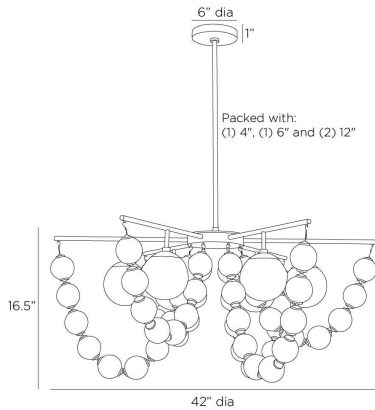

ARTERIOS

GENESIS CHANDELIER

DSC08
Opal, Glass

The lavishness of layered necklaces is reflected in the jewelry-inspired Genesis. Swagged and draped along a framework of antique brass-plated steel, strings of opal seedy glass baubles add a dramatic accompaniment to opal glass shades. With a framework, pipe, and canopy of antique brass-plated steel, this elegant fixture adds instant glamour wherever it is placed. Certified for damp locations and intended for interior use.

APPEARANCE

Materials	Glass, Glass, Steel
Finishes	Opal, Opal, Antique Brass
Finish Will Vary	No
Top Coat/Sealant	Yes

DIMENSIONS

Overall	Dia: 42.0 in x H: 21.5 in
Canopy	Dia: 6.0 in x H: 1 in
Chandelier	Dia: 42.0 in x H: 16.5 in
Overall Hanging Height as Sold (in)	51.5 in - 21.5 in

WIRING

Wire Rating	Damp
Cord	10 FT, Black/White, SVT
Socket	5, Type B - E12
Suggested Bulb Type	T6
Maximum Wattage	40.0
Voltage	110-120 V

CERTIFICATIONS & COMPLIANCY

Certifications	Middle East, European Union, United Kingdom, Australia, Mexico, United States, Canada
Compliance	RoHS, UL/ETL, CB

SHIPPING

Shipping Requirements	Truck Ship
Product Weight	30.0 lbs
Gross Weight 1	41.0 lbs
Shipping Box 1	W: 10.24 in x D: 38.39 in x H: 42.91 in

CONTRACT

Contract Suitability	Contract Suitable As Is

SLOPE CEILING COMPATIBILITY

Sloped Ceiling Compatible	No, is not compatible

COMPONENTS

Pipe or Chain Included	(1) 4", (1) 6", (2) 12" Pipes

ADDITIONAL PARTS AVAILABLE

PIPE-504	(1) 4", (1) 6", (1) 12"

REPLACEMENT PARTS

DSC08GLSGLB
DSC08GLSSTRLG
DSC08GLSSTRSM