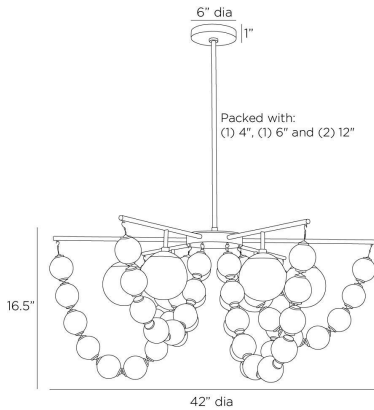

ARTERIOS

GENESIS CHANDELIER

DSC08
Opal, Glass

The lavishness of layered necklaces is reflected in the jewelry-inspired Genesis. Swagged and draped along a framework of antique brass-plated steel, strings of opal seedy glass baubles add a dramatic accompaniment to opal glass shades. With a framework, pipe, and canopy of antique brass-plated steel, this elegant fixture adds instant glamour wherever it is placed. Certified for damp locations and intended for interior use.

APPEARANCE

Materials	Glass, Glass, Steel
Finishes	Opal, Opal, Antique Brass
Finish Will Vary	No
Top Coat/Sealant	Yes

DIMENSIONS

Overall	Dia: 42.0 in x H: 21.5 in
Canopy	Dia: 6.0 in x H: 1 in
Chandelier	Dia: 42.0 in x H: 16.5 in
Overall Hanging Height as Sold (in)	21.5 in - 51.5 in

WIRING

Wire Rating	Damp
Cord	10 FT, Black/White, SVT
Socket	5, Type B - E12
Suggested Bulb Type	T6
Maximum Wattage	40.0
Voltage	110-120 V

CERTIFICATIONS & COMPLIANCY

Certifications	Middle East, European Union, United Kingdom, Australia, Mexico, United States, Canada
Compliance	RoHS, UL/ETL, CB

SHIPPING

Shipping Requirements	Truck Ship
Product Weight	30.0 lbs
Gross Weight 1	41.0 lbs
Shipping Box 1	W: 10.24 in x D: 38.39 in x H: 42.91 in

CONTRACT

Contract Suitability	Contract Suitable As Is

SLOPE CEILING COMPATIBILITY

Sloped Ceiling Compatible	No, is not compatible

COMPONENTS

Pipe or Chain Included	(1) 4", (1) 6", (2) 12" Pipes

ADDITIONAL PARTS AVAILABLE

PIPE-504	(1) 4", (1) 6", (1) 12"

REPLACEMENT PARTS

DSC08GLSGLB
DSC08GLSSTRLG
DSC08GLSSTRSM