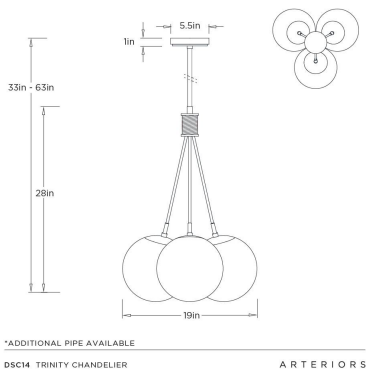

ARTERIOS

TRINITY CHANDELIER

DSC14
Frost Ombre, Frosted Glass

Composed as a suspended cluster of softly rounded forms, the Trinity Chandelier brings sculptural balance to modern interiors. Each globe is crafted in frosted ombre glass, transitioning from opaque to translucent to create depth and a gentle diffusion of light. Suspended in a poised triangular formation, this chandelier offers a warm, atmospheric glow above dining tables, kitchen islands, or living spaces.

APPEARANCE

Materials	Frosted Glass, Iron
Finishes	Frost Ombre, Heritage Brass
Finish Will Vary	Yes
Top Coat/Sealant	No

DIMENSIONS

Overall	Dia: 19 in x H: 33 in
Body	Dia: 19 in x H: 28 in
Globe	Dia: 9.5 in
Canopy	Dia: 5.5 in x H: 1 in
Overall Hanging Height as Sold (in)	33 in

WIRING

Wire Rating	Damp
Cord	10 FT, Clear/Silver, SPT-2
Socket	3, Type A - E26
Suggested Bulb Type	G16.5
Maximum Wattage	40
Voltage	110-120 V

SHIPPING

Product Weight	8.8 lbs
Gross Weight 1	6 lbs
Shipping Box 1	W: 35.5 in x D: 13 in x H: 21 in

ADDITIONAL PARTS AVAILABLE

PIPE-617	(1) 4", (1) 6", (1) 12"
----------	-------------------------