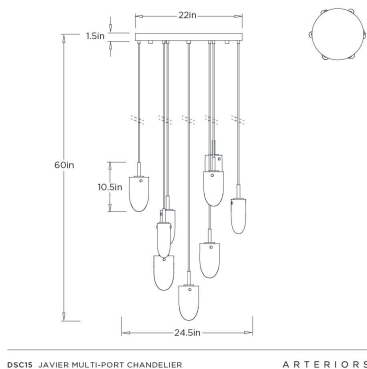

JAVIER MULTI-PORT CHANDELIER

DSC15  
Champagne, Crystal

The Javier Multi-Port Chandelier features a configuration of nine drops that creates a dazzling, layered display. Each bullet-shaped shade is made from champagne crystal, providing a warm, reflective contrast to the antique brass iron frame. The height of each drop is adjustable at the canopy by the cord, allowing for a tailored arrangement that suits the specific needs of your interior.

APPEARANCE

Materials	Crystal, Iron
Finishes	Champagne, Antique Brass
Finish Will Vary	No
Top Coat/Sealant	No

DIMENSIONS

Overall	Dia: 25 in x H: 60 in
Body	Dia: 24.5 in x H: 10.5 in
Globe	W: 2.5 in x D: 4 in x H: 7 in
Canopy	Dia: 22 in x H: 1.5 in
Pendant	H: 10.5 in
Overall Hanging Height as Sold (in)	126 in - 60 in

SHIPPING

Shipping Requirements	Truck Ship
Product Weight	64 lbs
Gross Weight 1	70 lbs
Shipping Box 1	W: 16.5 in x D: 26.5 in x H: 26.5 in

ADDITIONAL INFO

Features	Assembly Required
----------	-------------------

REPLACEMENT PARTS

89067GLS