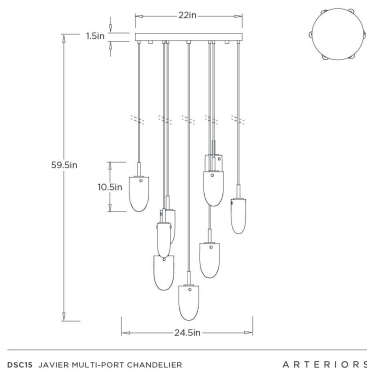

JAVIER MULTI-PORIT CHANDELIER

DSC15
Champagne, Crystal

The Javier Multi-Port Chandelier features a configuration of nine drops that creates a dazzling, layered display. Each bullet-shaped shade is made from champagne crystal, providing a warm, reflective contrast to the antique brass iron frame. The height of each drop is adjustable at the canopy by the cord, allowing for a tailored arrangement that suits the specific needs of your interior.

APPEARANCE

Materials	Crystal, Iron
Finishes	Champagne, Antique Brass
Finish Will Vary	No
Top Coat/Sealant	No

DIMENSIONS

Overall	Dia: 25 in x H: 60 in
Body	Dia: 24.5 in x H: 10.5 in
Globe	W: 2.5 in x D: 4 in x H: 7 in
Canopy	Dia: 22 in x H: 1.5 in
Overall Hanging Height as Sold (in)	59.5 in

WIRING

Wire Rating	Damp
Cord	10 FT, Clear/Silver, SVT
Socket	9, Type B - E12
Suggested Bulb Type	T6
Maximum Wattage	4
Voltage	110-120 V

CERTIFICATIONS & COMPLIANCY

Certifications	Mexico, United States, Canada
Compliance	UL/ETL

SHIPPING

Shipping Requirements	Truck Ship
Product Weight	64 lbs
Gross Weight 1	70 lbs
Shipping Box 1	W: 16.5 in x D: 26.5 in x H: 26.5 in

ADDITIONAL INFO

Features	Assembly Required
----------	-------------------