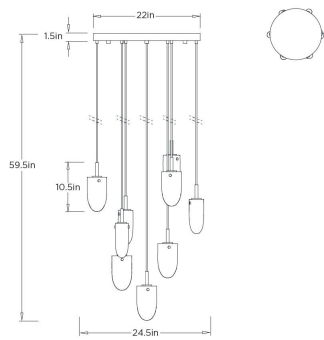

JAVIER MULTI-PORTR CHANDELIER

DSC16 JAVIER MULTI-PORTR CHANDELIER ARTERIOS

DSC16
Smoke, Crystal

The Javier Multi-Port Chandelier features a configuration of nine drops, creating a dramatic, layered composition. Each bullet-shaped shade is crafted from smoke crystal, offering a deep, reflective contrast to the English bronze iron frame. The height of each drop is adjustable at the canopy by the cord, allowing for a customized arrangement that enhances the dark, moody atmosphere of your space.

APPEARANCE

Materials	Crystal, Iron
Finishes	Smoke, English Bronze
Finish Will Vary	No
Top Coat/Sealant	No

DIMENSIONS

Overall	Dia: 25 in x H: 60 in
Body	Dia: 24.5 in x H: 10.5 in
Globe	W: 2.5 in x D: 4 in x H: 7 in
Canopy	Dia: 22 in x H: 1.5 in
Overall Hanging Height as Sold (in)	59.5 in

WIRING

Wire Rating	Damp
Cord	10 FT, Clear/Silver, SVT
Socket	9, Type B - E12
Suggested Bulb Type	T6
Maximum Wattage	4
Voltage	110-120 V

CERTIFICATIONS & COMPLIANCY

Certifications	Mexico, United States, Canada
Compliance	UL/ETL

SHIPPING

Shipping Requirements	Truck Ship
Product Weight	64 lbs
Gross Weight 1	70 lbs
Shipping Box 1	W: 16.5 in x D: 26.5 in x H: 26.5 in

ADDITIONAL INFO

Features	Assembly Required
----------	-------------------