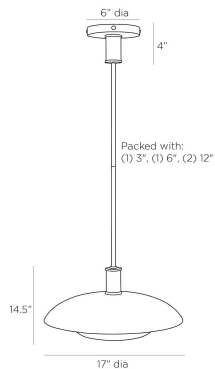

ARTERIOS

TOBIAS PENDANT

DSI03
Blackened Iron, Iron

With a form patterned after a wide-brimmed hat, the Tobias pendant makes a stylish addition to any space. The fixture is designed with a flattened, saucer-shaped shade in blackened iron with a frosted glass diffuser. Gray-washed wood accents the blackened iron suspension pipe. Certified for damp locations and intended for interior use.

APPEARANCE

Materials	Iron, Glass, Wood
Finishes	Blackened Iron, Frosted, Gray Wash
Finish Will Vary	No
Top Coat/Sealant	Yes

DIMENSIONS

Overall	Dia: 17.0 in x H: 14.5 in
Canopy	Dia: 6.0 in x H: 4 in
Pendant	Dia: 17.0 in x H: 7.5 in
Overall Hanging Height as Sold (in)	44.5 in - 14.5 in

WIRING

Wire Rating	Damp
Cord	10 FT, Black, SVT
Socket	1, Type A - E26
Suggested Bulb Type	G16.5
Maximum Wattage	25.0
Voltage	110-120 V

CERTIFICATIONS & COMPLIANCY

Certifications	Middle East, European Union, United Kingdom, Australia, Mexico, United States, Canada
Compliance	RoHS, UL/ETL, CB

SHIPPING

Product Weight	11.0 lbs
Gross Weight 1	17.38 lbs
Shipping Box 1	W: 10.24 in x D: 18.9 in x H: 18.9 in

CONTRACT

Contract Suitability	Contract Suitable As Is
----------------------	-------------------------