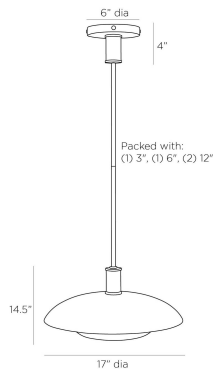

ARTERIO RS

TOBIAS PENDANT

DSI03
Blackened Iron, Iron

With a form patterned after a wide-brimmed hat, the Tobias pendant makes a stylish addition to any space. The fixture is designed with a flattened, saucer-shaped shade in blackened iron with a frosted glass diffuser. Gray-washed wood accents the blackened iron suspension pipe. Certified for damp locations and intended for interior use.

APPEARANCE

Materials	Iron, Glass, Wood
Finishes	Blackened Iron, Frosted, Gray Wash
Finish Will Vary	No
Top Coat/Sealant	Yes

DIMENSIONS

Overall	Dia: 17.0 in x H: 14.5 in
Canopy	Dia: 6.0 in x H: 4 in
Pendant	Dia: 17.0 in x H: 7.5 in
Overall Hanging Height as Sold (in)	14.5 in - 44.5 in

WIRING

Wire Rating	Damp
Cord	10 FT, Black, SVT
Socket	1, Type A - E26
Suggested Bulb Type	G16.5
Maximum Wattage	25.0
Voltage	110-120 V

CERTIFICATIONS & COMPLIANCY

Certifications	Middle East, European Union, United Kingdom, Australia, Mexico, United States, Canada
Compliance	RoHS, UL/ETL, CB

SHIPPING

Product Weight	11.0 lbs
Gross Weight 1	17.38 lbs
Shipping Box 1	W: 10.24 in x D: 18.9 in x H: 18.9 in

CONTRACT

Contract Suitability	Contract Suitable As Is

SLOPE CEILING COMPATIBILITY

Sloped Ceiling Compatible	No, is not compatible

COMPONENTS

Pipe or Chain Included	(1) 3", (1) 6", (2) 12"

ADDITIONAL PARTS AVAILABLE

PIPE-527	(1) 3", (1) 6", (1) 12"

REPLACEMENT PARTS

CANOPY-626
DSI03GLS