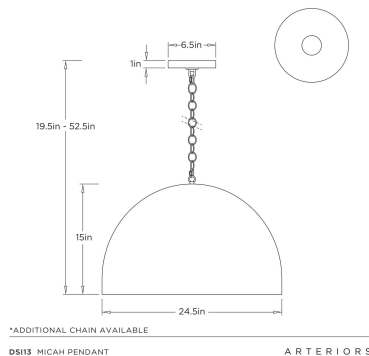

ARTERIOS

MICAH PENDANT

DS113
Antique Bronze, Iron

Intriguing inside and out, a textured dome of antique bronze-plated iron was influenced by floral patterns. The bell-shaped shade is hung from a matching chain and canopy, allowing the simple silhouette to put the focus on the organic texture. Certified for damp locations and intended for interior use. Finish will vary.

APPEARANCE

Materials	Iron
Finishes	Antique Bronze
Finish Will Vary	Yes
Top Coat/Sealant	Yes

DIMENSIONS

Overall	Dia: 24.5 in x H: 19.5 in
Canopy	Dia: 6.5 in x H: 1 in
Pendant	Dia: 24.5 in x H: 15 in
Overall Hanging Height as Sold (in)	52.5 in - 19.5 in

WIRING

Wire Rating	Damp
Cord	10 FT, Clear/Silver, SVT
Socket	1, Type A - E26
Suggested Bulb Type	G40
Maximum Wattage	60.0
Voltage	110-120 V

CERTIFICATIONS & COMPLIANCY

Certifications	Middle East, European Union, United Kingdom, Mexico, United States, Canada
Compliance	RoHS, UL/ETL, CB

SHIPPING

Product Weight	14.0 lbs
Gross Weight 1	22.0 lbs
Shipping Box 1	W: 28.0 in x D: 28.0 in x H: 22.0 in

CONTRACT

Contract Suitability	Contract Suitable As Is
----------------------	-------------------------