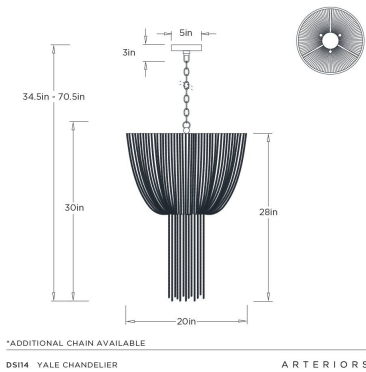

ARTERIOS

YALE CHANDELIER

DS114
Aged Brass, Iron

Graceful and textured, the Yale Chandelier features rows of delicate antique brass chains that drape elegantly over its circular frame. The chains are arranged in staggered lengths to create a dramatic tassel effect, adding a sense of fluid movement to the antique brass structure.

APPEARANCE

Materials	Iron
Finishes	Aged Brass
Finish Will Vary	Yes
Top Coat/Sealant	No

DIMENSIONS

Overall	Dia: 20 in x H: 35 in
Body	Dia: 20 in x H: 30 in
Canopy	Dia: 5 in x H: 3 in
Overall Hanging Height as Sold (in)	34.5 in

WIRING

Wire Rating	Damp
Cord	10 FT, Clear/Silver, SPT-2
Socket	3, Type B - E12
Suggested Bulb Type	B10
Maximum Wattage	40
Voltage	110-120 V

SHIPPING

Product Weight	20.723 lbs
Gross Weight 1	31.967 lbs
Shipping Box 1	W: 12 in x D: 22 in x H: 22 in