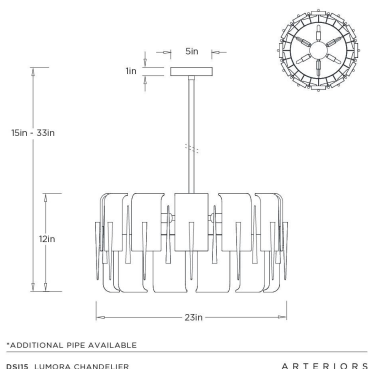

ARTERIOS

LUMORA CHANDELIER

DSI15
Smoke, Seeded Slump Glass

The Lumora Chandelier unfolds in a structured arrangement of overlapping smoke slump glass panels with decorative metal spikes. Each textured sheet captures and diffuses light, casting a warm, amber-toned glow through its rippled surface. The interplay of glass and dark metal creates depth and contrast, resulting in a sculptural chandelier that brings refined drama to living spaces or dining rooms.

APPEARANCE

Materials	Seeded Slump Glass, Iron
Finishes	Smoke, Blackened Iron
Finish Will Vary	Yes
Top Coat/Sealant	No

DIMENSIONS

Overall	Dia: 23 in x H: 15 in
Body	Dia: 23 in x H: 12 in
Canopy	Dia: 5 in x H: 1 in
Overall Hanging Height as Sold (in)	15 in

WIRING

Wire Rating	Damp
Cord	10 FT, Black, SVT
Socket	6, Type B - E12
Suggested Bulb Type	T6
Maximum Wattage	40
Voltage	110-120 V

SHIPPING

Product Weight	33.069 lbs
Gross Weight 1	56.923 lbs
Shipping Box 1	W: 23.5 in x D: 25 in x H: 25 in

ADDITIONAL INFO

Features	Assembly Required

CONTRACT

Contract Suitability	Contract Suitable As Is

COMPONENTS

Pipe or Chain Included	(1) 3", (1) 6", (2) 12"

REPLACEMENT PARTS

DSI15GLS