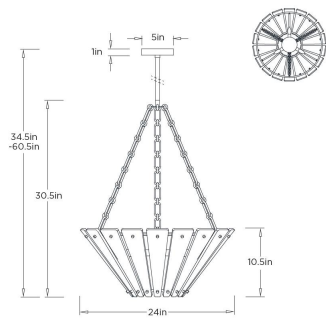

ARTERIOS

DECORA CHANDELIER

*ADDITIONAL PIPE AVAILABLE
DS116 DECORA CHANDELIER ARTERIOS

DS116
Smoke, Hammered Glass

The Decora Chandelier is defined by its tapered form, with angled surfaces that create a sense of movement and visual flow. Panels of textured smoke glass are arranged to catch and deflect light, lending a moody, sophisticated character to the design. Its sculptural silhouette makes a bold geometric statement in modern interiors.

APPEARANCE

Materials	Hammered Glass, Iron
Finishes	Smoke, Antique Brass
Finish Will Vary	Yes
Top Coat/Sealant	No

DIMENSIONS

Overall	Dia: 24 in x H: 35 in
Body	Dia: 24 in x H: 30.5 in
Globe	Dia: 24 in x H: 10.5 in
Canopy	Dia: 5 in x H: 1 in
Overall Hanging Height as Sold (in)	34.5 in

WIRING

Wire Rating	Damp
Cord	10 FT, Beige Cloth Cord, SVT
Socket	3, Type B - E12
Suggested Bulb Type	B10
Maximum Wattage	40
Voltage	110-120 V

SHIPPING

Product Weight	27.999 lbs
Gross Weight 1	48.281 lbs
Shipping Box 1	W: 20 in x D: 24.5 in x H: 24.5 in