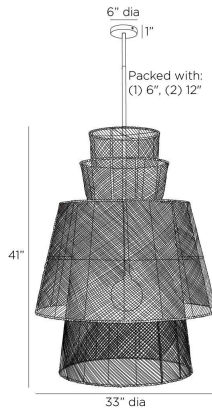

ARTERIOS

CHESTER PENDANT

DSS03
Dark Gray Wash, Rattan

Natural rattan gets moody and modern in a dark gray wash. Cross-hatched and stacked, this multi-dimensional pendant delivers an intriguing pattern play of shadow to the surrounding surfaces. Bronze-plated iron pipe and support. Finish will vary.

APPEARANCE

Materials	Rattan, Iron
Finishes	Dark Gray Wash, Bronze
Finish Will Vary	Yes
Top Coat/Sealant	No

DIMENSIONS

Overall	Dia: 33.0 in x H: 45 in
Canopy	Dia: 6.0 in x H: 1 in
Pendant	Dia: 33.0 in x H: 41 in
Overall Hanging Height as Sold (in)	45 in - 75 in

WIRING

Wire Rating	Indoor Only
Cord	10 FT, Clear/Silver, SVT
Socket	1, Type A - E26
Suggested Bulb Type	G40
Maximum Wattage	60.0
Voltage	110-120 V

CERTIFICATIONS & COMPLIANCY

Certifications	Middle East, European Union, United Kingdom, Australia, Mexico, United States, Canada
Compliance	RoHS, UL/ETL, CB

SHIPPING

Shipping Requirements	Truck Ship
Product Weight	21.3 lbs
Gross Weight 1	26.0 lbs
Shipping Box 1	W: 30.0 in x D: 30.0 in x H: 44.0 in

CONTRACT

Contract Suitability	Contract Suitable As Is

SLOPE CEILING COMPATIBILITY

Sloped Ceiling Compatible	Yes, as is

COMPONENTS

Pipe or Chain Included	(1) 6", (2) 12"

ADDITIONAL PARTS AVAILABLE

PIPE-585	(1) 6", (1) 12"

REPLACEMENT PARTS

CANOPY-651