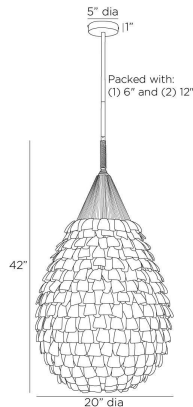

ARTERIO RS

FERNDALE PENDANT

DSS04
Eucalyptus Stain, Wood

Shingles of eucalyptus hue stained coco shells are layered for a fish scale effect on an armature of antique brass-plated iron. Suspended from strands of dark eucalyptus stained abaca rope, the Ferndale style is anchored by an antique brass iron pipe finished with carefully wrapped details. Finish will vary.

APPEARANCE

Materials	Wood, Abaca, Iron
Finishes	Eucalyptus Stain, Dark Eucalyptus Stain, Antique Brass
Finish Will Vary	Yes
Top Coat/Sealant	No

DIMENSIONS

Overall	Dia: 20.0 in x H: 46 in
Canopy	Dia: 5.0 in x H: 1 in
Pendant	Dia: 20.0 in x H: 42 in
Overall Hanging Height as Sold (in)	70 in - 46 in

WIRING

Wire Rating	Indoor Only
Cord	10 FT, Black/White, SVT
Socket	1, Type A - E26
Suggested Bulb Type	G30
Maximum Wattage	60.0
Voltage	110-120 V

CERTIFICATIONS & COMPLIANCY

Certifications	Middle East, European Union, United Kingdom, Australia, Mexico, United States, Canada
Compliance	RoHS, UL/ETL, CB