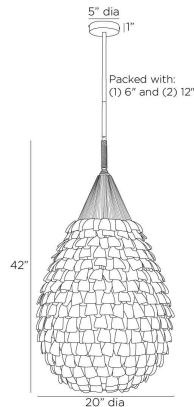

ARTERIO RS

FERNDALE PENDANT

DSS04
Eucalyptus Stain, Wood

Shingles of eucalyptus hue stained coco shells are layered for a fish scale effect on an armature of antique brass-plated iron. Suspended from strands of dark eucalyptus stained abaca rope, the Ferndale style is anchored by an antique brass iron pipe finished with carefully wrapped details. Finish will vary.

APPEARANCE

Materials	Wood, Abaca, Iron
Finishes	Eucalyptus Stain, Dark Eucalyptus Stain, Antique Brass
Finish Will Vary	Yes
Top Coat/Sealant	No

DIMENSIONS

Overall	Dia: 20.0 in x H: 46 in
Canopy	Dia: 5.0 in x H: 1 in
Pendant	Dia: 20.0 in x H: 42 in
Overall Hanging Height as Sold (in)	46 in - 70 in

WIRING

Wire Rating	Indoor Only
Cord	10 FT, Black/White, SVT
Socket	1, Type A - E26
Suggested Bulb Type	G30
Maximum Wattage	60.0
Voltage	110-120 V

CERTIFICATIONS & COMPLIANCY

Certifications	Middle East, European Union, United Kingdom, Australia, Mexico, United States, Canada
Compliance	RoHS, UL/ETL, CB