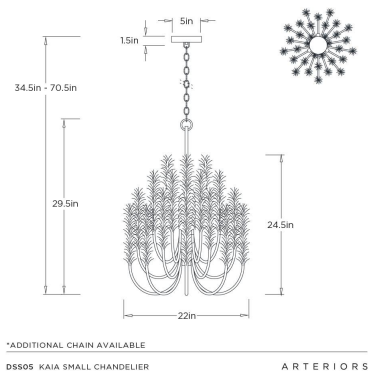

# ARTERIOS

## KAIA SMALL CHANDELIER

DSS05  
Ivory, Coco Shell

Recalling the crystallized texture of rock candy, the Kaia Small Chandelier features curved white iron arms adorned with ivory coconut shell. These beaded stems are finished with a flourish, adding a dramatic yet refined presence to intimate dining settings or smaller spaces.

### DIMENSIONS

Overall	Dia: 22 in x H: 35 in
Body	Dia: 22 in x H: 29.5 in
Canopy	Dia: 5 in x H: 1.5 in
Overall Hanging Height as Sold (in)	34.5 in

### SHIPPING

Product Weight	17.64 lbs
Gross Weight 1	26.46 lbs
Shipping Box 1	W: 25 in x D: 25 in x H: 33 in