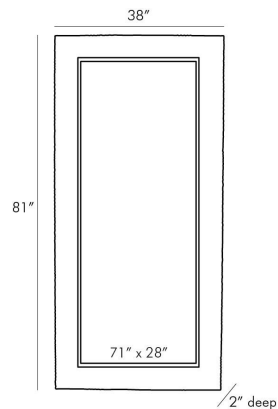

ARTERIO RS

MARSH FULL LENGTH MIRROR

Beth Webb

DW4004
Whitewash, Mango Wood

The Marsh floor mirror plays with elements that are recurrent in Beth Webb's body of work-- texture tension and serene tones. The scale of this full-length carved wood mirror which was inspired by a contemporary Italian woodworker carries gravitas as though it is a piece of sculpture in itself. The deeply grooved patterns in the wood juxtapose the slick mirror. Suitable for hanging or leaning on a wall it could equally be hinged and transformed into a folding screen. Finish will vary.

APPEARANCE

Materials	Mango Wood, Mango Wood, Mirror
Finishes	Whitewash, Whitewash, Beveled
Finish Will Vary	Yes
Top Coat/Sealant	No

DIMENSIONS

Overall	W: 38 in x D: 2 in x H: 81 in
Actual Mirror	W: 28 in x H: 71 in

SHIPPING

Shipping Requirements	Special Handling Required
Product Weight	107.0 lbs
Gross Weight 1	130.0 lbs
Shipping Box 1	W: 84.0 in x D: 41.0 in x H: 5.0 in

ADDITIONAL INFO

Features	T-Screw Hardware Included
Hanger Position	Vertical & Horizontal