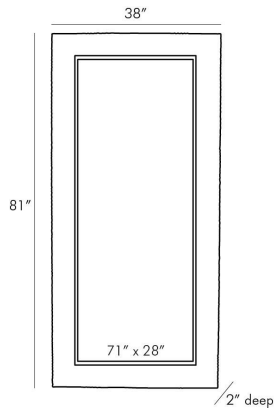

ARTERIO RS

MARSH FULL LENGTH MIRROR

Beth Webb

DW4004
Whitewash, Mango Wood

The Marsh floor mirror plays with elements that are recurrent in Beth Webb's body of work-- texture tension and serene tones. The scale of this full-length carved wood mirror which was inspired by a contemporary Italian woodworker carries gravitas as though it is a piece of sculpture in itself. The deeply grooved patterns in the wood juxtapose the slick mirror. Suitable for hanging or leaning on a wall it could equally be hinged and transformed into a folding screen. Finish will vary.

APPEARANCE

Materials	Mango Wood, Mango Wood, Mirror
Finishes	Whitewash, Whitewash, Beveled
Finish Will Vary	Yes
Top Coat/Sealant	No

DIMENSIONS

Overall	W: 38 in x D: 2 in x H: 81 in
Actual Mirror	W: 28 in x H: 71 in

SHIPPING

Shipping Requirements	Special Handling Required
Product Weight	107.0 lbs
Gross Weight 1	130.0 lbs
Shipping Box 1	W: 84.0 in x D: 41.0 in x H: 5.0 in

ADDITIONAL INFO

Features	T-Screw Hardware Included
Hanger Position	Vertical & Horizontal