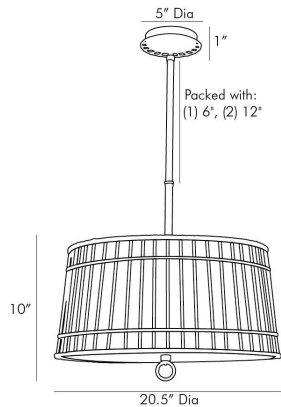

ARTERIOS

SEA ISLAND PENDANT

Beth Webb

DW49001
Natural, Rattan

Recalling the humble yet complex architecture of a wicker basket the Sea Island pendant has a rattan structure and an ivory linen-wrapped interior. It hangs like a birdcage from the ceiling offering warm layered light the horizontal and vertical lines creating subtle pattern play. Designer Beth Webb believes in the power of lighting to create comfort romance and ease.

APPEARANCE

Materials	Rattan, Rattan, Linen, Iron
Finishes	Natural, Natural, Ivory, Polished Nickel
Finish Will Vary	No
Top Coat/Sealant	No

DIMENSIONS

Overall	Dia: 20.5 in x H: 19.5 in
Canopy	Dia: 5.0 in x H: 1 in
Pendant	Dia: 20.5 in x H: 10 in
Overall Hanging Height as Sold (in)	19.5 in - 49.5 in

WIRING

Wire Rating	Indoor Only
Cord	10 FT, Clear/Silver, SVT
Socket	4, Type B- E12
Suggested Bulb Type	G16.5
Maximum Wattage	60.0
Voltage	110-120 V

CERTIFICATIONS & COMPLIANCY

Certifications	Middle East, European Union, United Kingdom, Mexico, United States, Canada
Compliance	RoHS, UL/ETL, CB

SHIPPING

Product Weight	8.0 lbs
Gross Weight 1	11.8 lbs
Shipping Box 1	W: 14.0 in x D: 22.5 in x H: 22.5 in

CONTRACT

Contract Suitability	Contract Suitable As Is

SLOPE CEILING COMPATIBILITY

Sloped Ceiling Compatible	No, is not compatible

COMPONENTS

Pipe or Chain Included	(1) 4", (1) 6", (2) 12" Pipes

ADDITIONAL PARTS AVAILABLE

PIPE-461	(1) 6", (1) 12"

REPLACEMENT PARTS

CANOPY-472
DW49001SHD