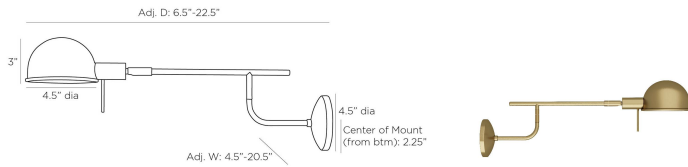

# ARTERIO RS

## TEMPE WALL SCONCE

DWC01  
Antique Brass, Steel

The Tempe sconce makes a stylish bedside companion. With rounded, schoolhouse-inspired shapes, the reading light is constructed in steel with an antique brass finish and features a swing arm and a pivoting head for directional light. Certified for damp locations and intended for interior use.

### DIMENSIONS

Overall	H: 9 in
Overall Adjustable	W: 4.5-20.5 in x D: 6.5-22.5 in
Backplate	D: 1 in x Dia: 4.5 in
Shade	Dia: 4.5 in x H: 3 in
Center of Mount from Bottom	H: 2.25 in
Mount	Dia: 4.0 in